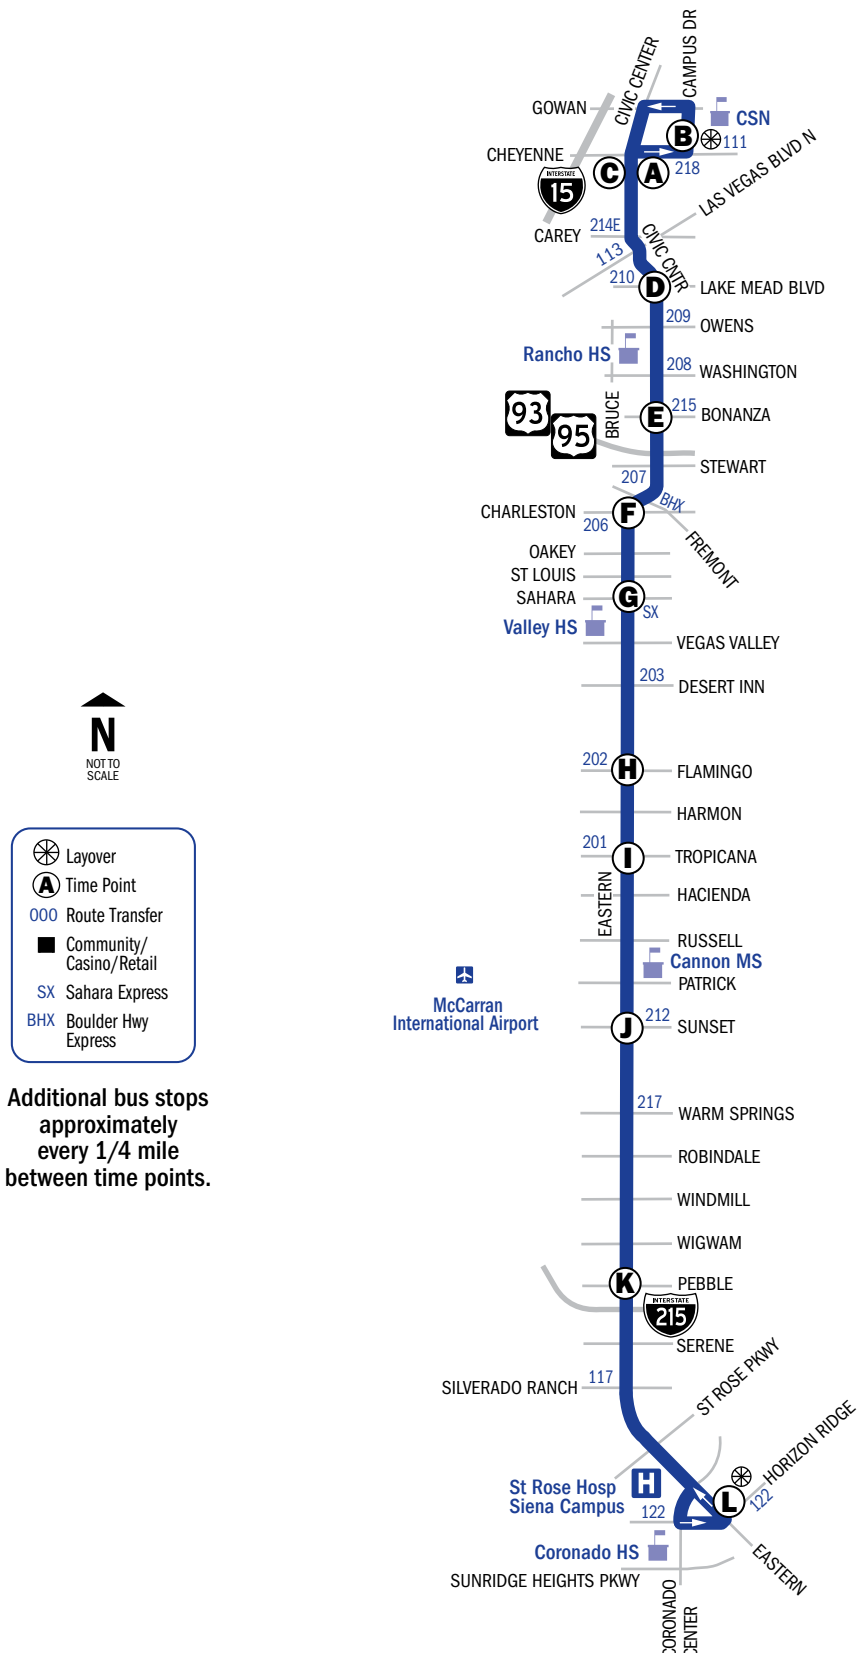

## Southbound Weekdays

# Weekdays | Eastern 110

110

24 hour service

NOT TO SCALE

- Layover
- Time Point
- Route Transfer
- Community/Casino/Retail
- Sahara Express
- Boulder Hwy Express

Additional bus stops approximately every 1/4 mile between time points.

## Southbound Saturdays

NOTE: ■ Trip will complete the loop, ending on Civic Center just north of Cheyenne. For service in the loop on other trips, please see the southbound schedule.

110

24 hour service