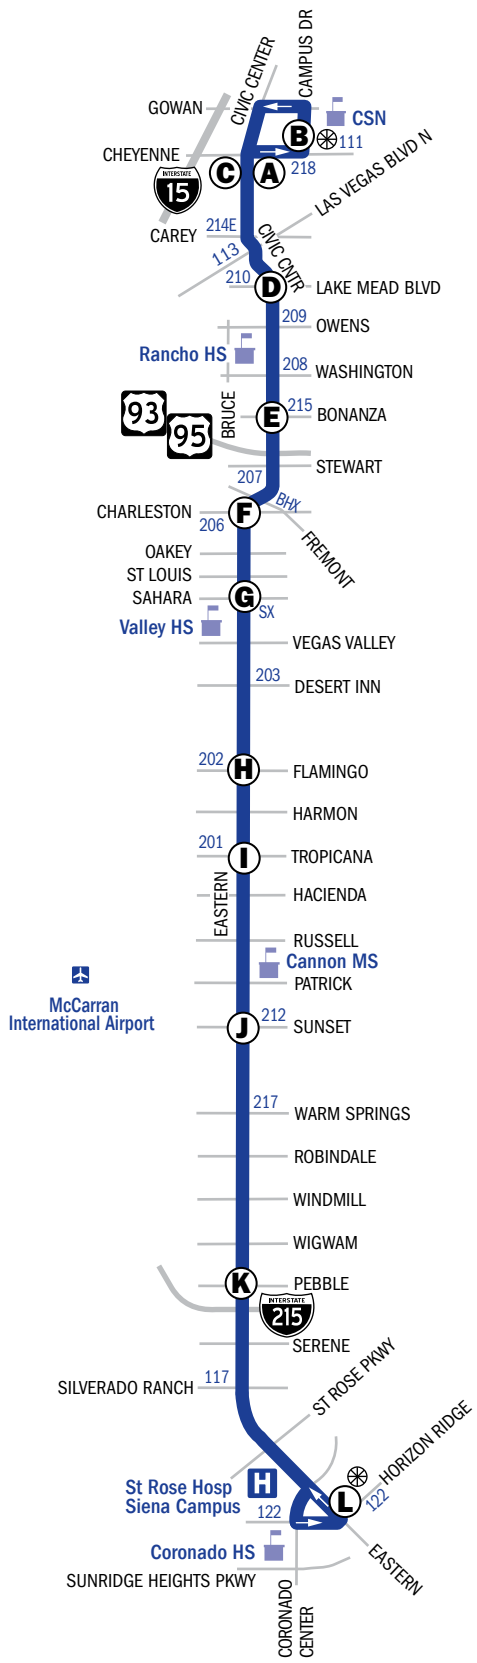

# Weekdays | Eastern 110

**110**

**24 hour service**

- Layover
- Time Point
- Route Transfer
- Community/Casino/Retail
- Sahara Express
- Boulder Hwy Express

**Additional bus stops approximately every 1/4 mile between time points.**

## Southbound Saturdays

NOTE: ■ Trip will complete the loop, ending on Civic Center just north of Cheyenne. For service in the loop on other trips, please see the southbound schedule.

110

24 hour service