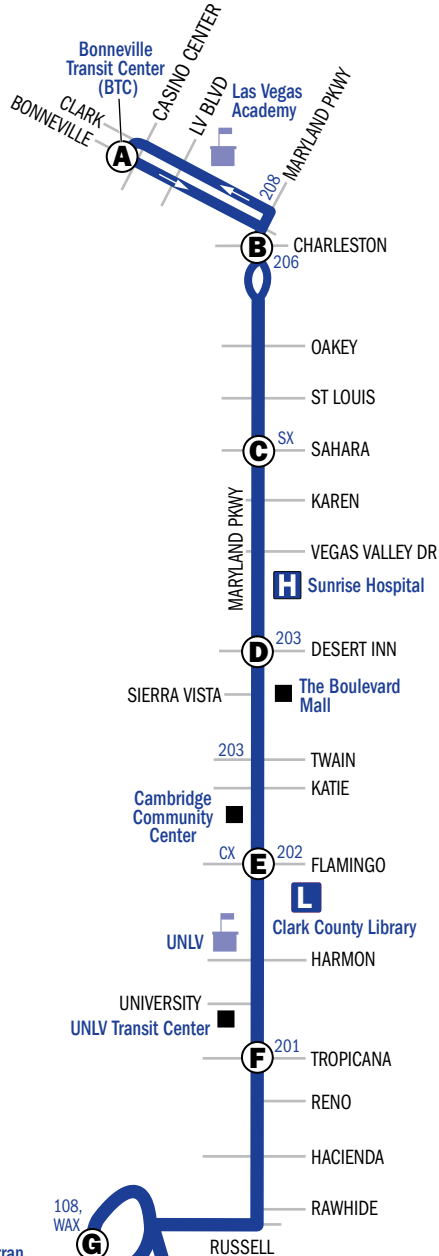

Weekdays | Maryland Parkway 109

109

frequent service 24 hour service