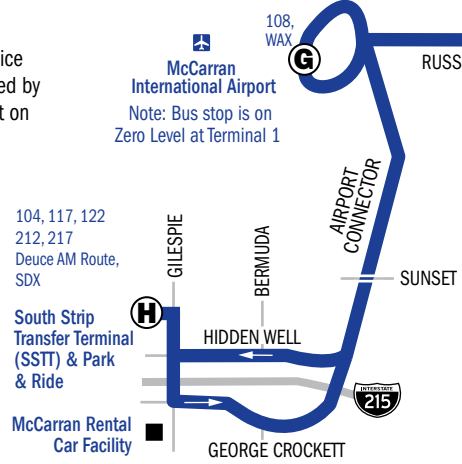

Schedule Times: AM Times in REGULAR PM Times in BOLD

Weekdays | Maryland Parkway 109

109

frequent service  24 hour service

	Layover	CX	Centennial Express
A	Time Point	SDX	Strip & Downtown Express
000	Route Transfer	SX	Sahara Express
	Community/Casino/Retail	WAX	Westcliff Airport Express

Additional bus stops approximately every 1/4 mile between time points.

NOTE: Shuttle service to Terminal 3 provided by McCarran Intl Airport on Zero Level.

109 Maryland Parkway | Weekdays

Northbound Weekdays

104, 117, 122
212, 217
Deuce AM Route, SDX

South Strip Transfer Terminal (SST) & Park & Ride

McCarran Rental Car Facility

109 Maryland Parkway | Saturdays

109

24 hour service

frequent service

Southbound Saturdays