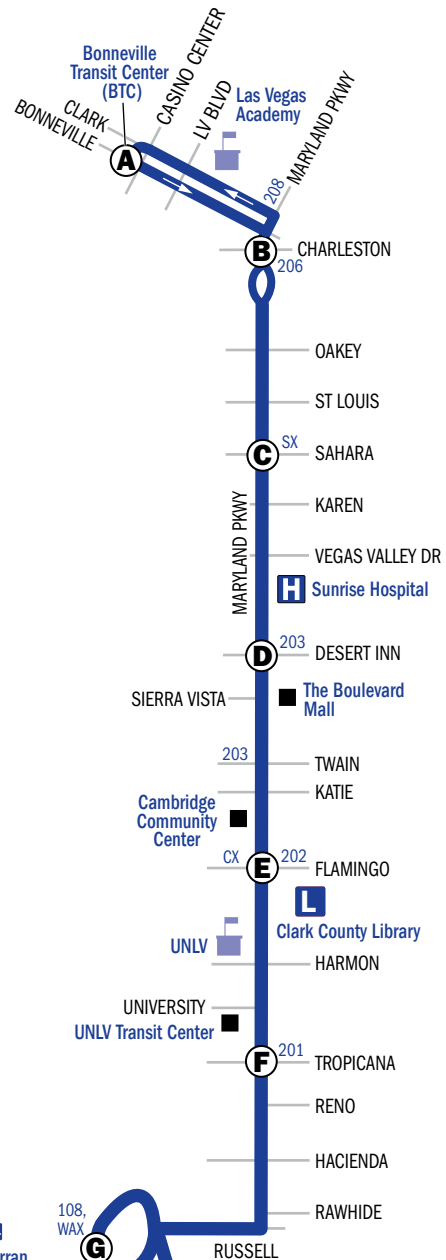

Weekdays | Maryland Parkway 109

109

frequent service 24 hour service