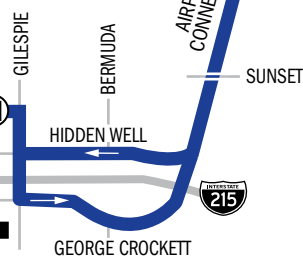

Additional bus stops approximately every 1/4 mile between time points.

NOTE: Shuttle service to Terminal 3 provided by McCarran Intl Airport on Zero Level.

McCarran International Airport
Note: Bus stop is on Zero Level at Terminal 1

104, 117, 122
212, 217
Deuce AM Route, SDX

South Strip Transfer Terminal (SST) & Park & Ride

McCarran Rental Car Facility

109 Maryland Parkway | Saturdays

109

24 hour service

frequent service

Southbound Saturdays