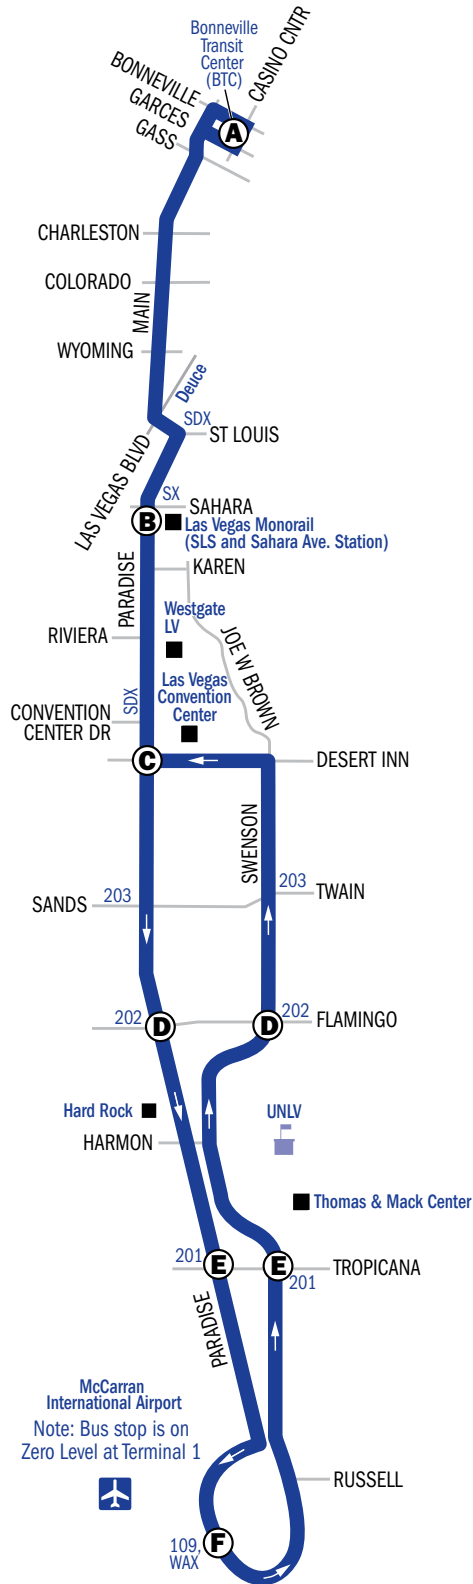

Southbound Weekdays

(A)	(B)	(C)	(D)	(E)	(F)
BONNEVILLE TRANSIT CENTER (Bay 18)	SAHARA	DESERT INN	FLAMINGO	TROPICANA	McCARRAN INTL AIRPORT (Terminal 1 Zero Level)
4:33	4:40	4:44	4:48	4:51	4:55
5:03	5:10	5:14	5:18	5:21	5:25
5:30	5:38	5:42	5:46	5:50	5:54
5:59	6:07	6:11	6:15	6:19	6:23
6:25	6:34	6:39	6:44	6:48	6:53
6:52	7:02	7:07	7:13	7:17	7:22
7:19	7:29	7:35	7:41	7:46	7:51
7:45	7:55	8:01	8:07	8:12	8:17
8:14	8:24	8:30	8:36	8:41	8:46
8:44	8:54	9:00	9:06	9:11	9:16
9:12	9:22	9:28	9:34	9:39	9:44
9:42	9:52	9:58	10:04	10:09	10:14
10:12	10:22	10:28	10:34	10:39	10:44
10:42	10:52	10:58	11:04	11:09	11:14
11:12	11:22	11:28	11:34	11:39	11:44
11:39	11:50	11:56	12:03	12:08	12:13
12:09	12:20	12:26	12:33	12:38	12:43
12:39	12:50	12:56	1:03	1:08	1:13
1:09	1:20	1:26	1:33	1:38	1:43
1:38	1:49	1:56	2:03	2:08	2:13
2:06	2:17	2:24	2:31	2:36	2:41
2:36	2:47	2:54	3:01	3:06	3:11
3:06	3:17	3:24	3:31	3:36	3:41
3:36	3:47	3:54	4:01	4:06	4:11
4:06	4:17	4:24	4:31	4:36	4:41
4:36	4:47	4:54	5:01	5:06	5:11
5:06	5:17	5:24	5:31	5:36	5:41
5:36	5:47	5:54	6:01	6:06	6:11
6:07	6:17	6:23	6:29	6:33	6:38
6:37	6:47	6:52	6:58	7:02	7:07
7:07	7:17	7:22	7:28	7:32	7:37
7:37	7:47	7:52	7:58	8:02	8:07
8:07	8:17	8:22	8:28	8:32	8:37
8:37	8:47	8:52	8:58	9:02	9:07
9:07	9:17	9:22	9:28	9:32	9:37
9:36	9:46	9:51	9:57	10:01	10:06
10:07	10:16	10:21	10:27	10:30	10:34
10:38	10:46	10:51	10:56	10:59	11:03
11:08	11:16	11:21	11:26	11:29	11:33
12:08	12:16	12:20	12:24	12:27	12:31
1:08	1:16	1:20	1:24	1:27	1:31

Schedule Times: AM Times in REGULAR PM Times in BOLD

108

Layover	SDX Strip & Downtown Express
Time Point	SX Sahara Express
Route Transfer	WAX Westcliff Airport Express
Community/Casino/Retail	

Additional bus stops approximately every 1/4 mile between time points.