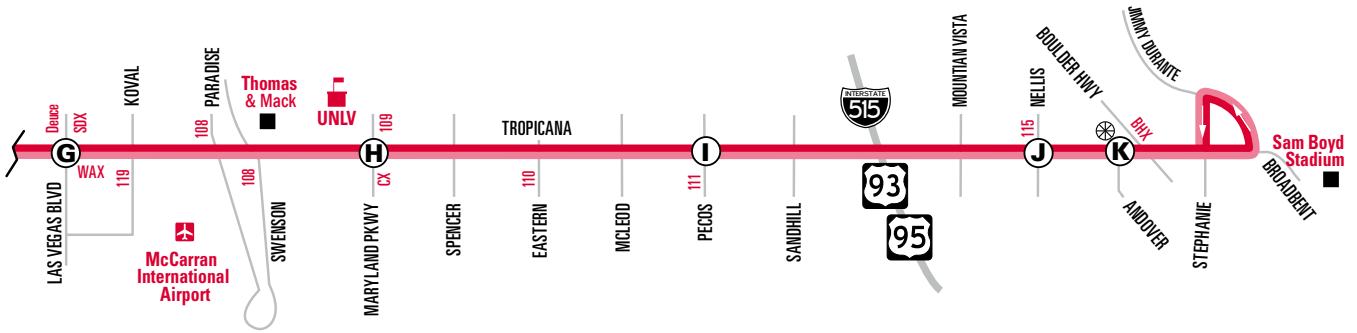

201 Tropicana

frequent service  24 hour service

 frequent service on Tropicana
East of Rainbow only

Additional bus stops approximately every 1/4 mile between time points.

201

NOTE: For information regarding service to Sam Boyd Stadium during select events, please see Routes 601 and 602 on pages 216 and 217.