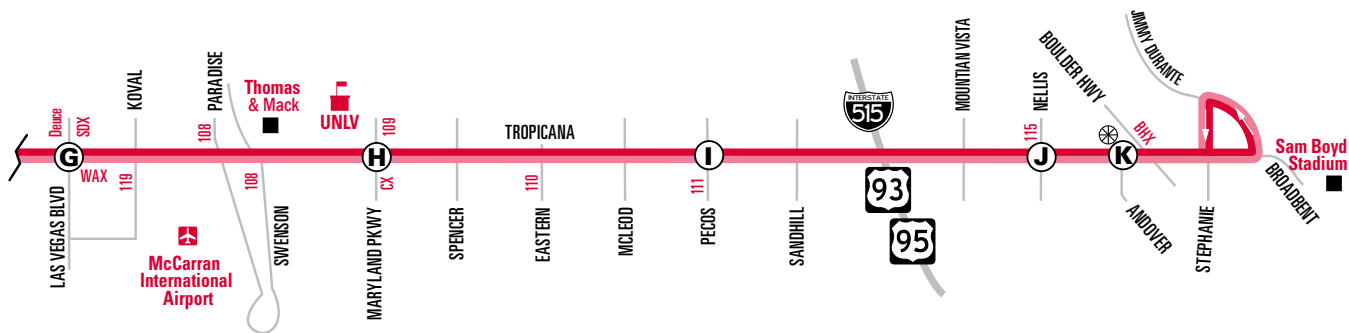

201 Tropicana

frequent service **F** 24 hour service

F frequent service on Tropicana
East of Rainbow only

Additional bus stops approximately every 1/4 mile between time points.

201

NOTE: For information regarding service to Sam Boyd Stadium during select events, please see Routes 601 and 602 on pages 216 and 217.