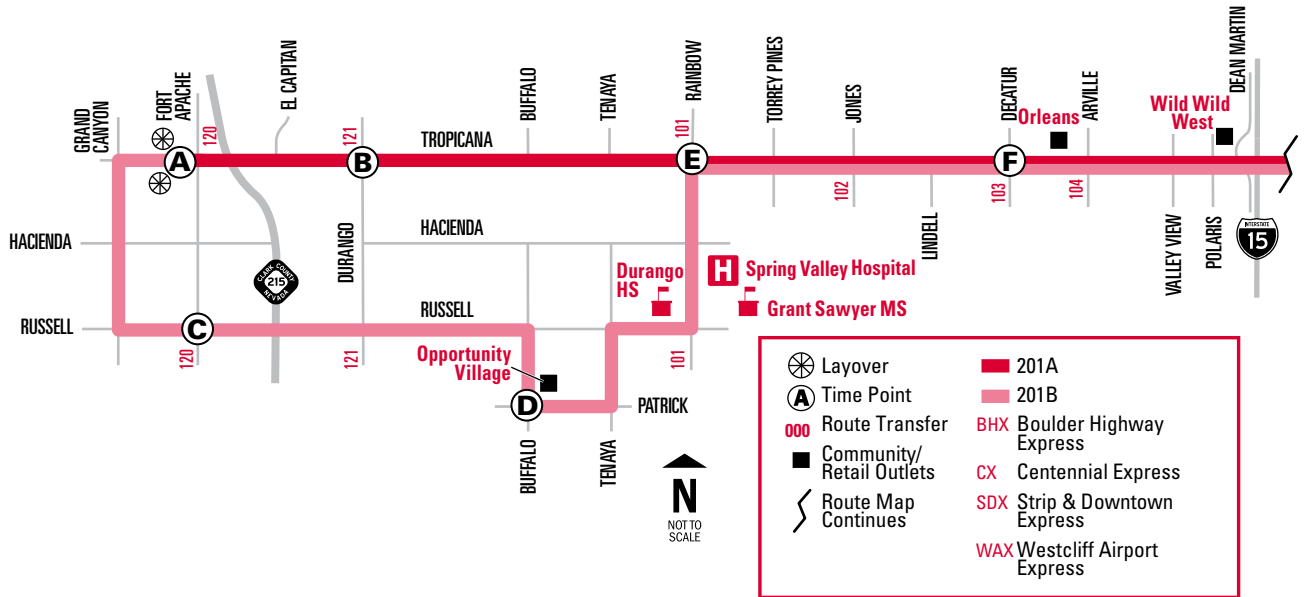

201 Tropicana

frequent service **F** 24 hour service

F frequent service on Tropicana
East of Rainbow only

Additional bus stops approximately every 1/4 mile between time points.

201

NOTE: For information regarding service to Sam Boyd Stadium during select events, please see Routes 601 and 602 on pages 216 and 217.