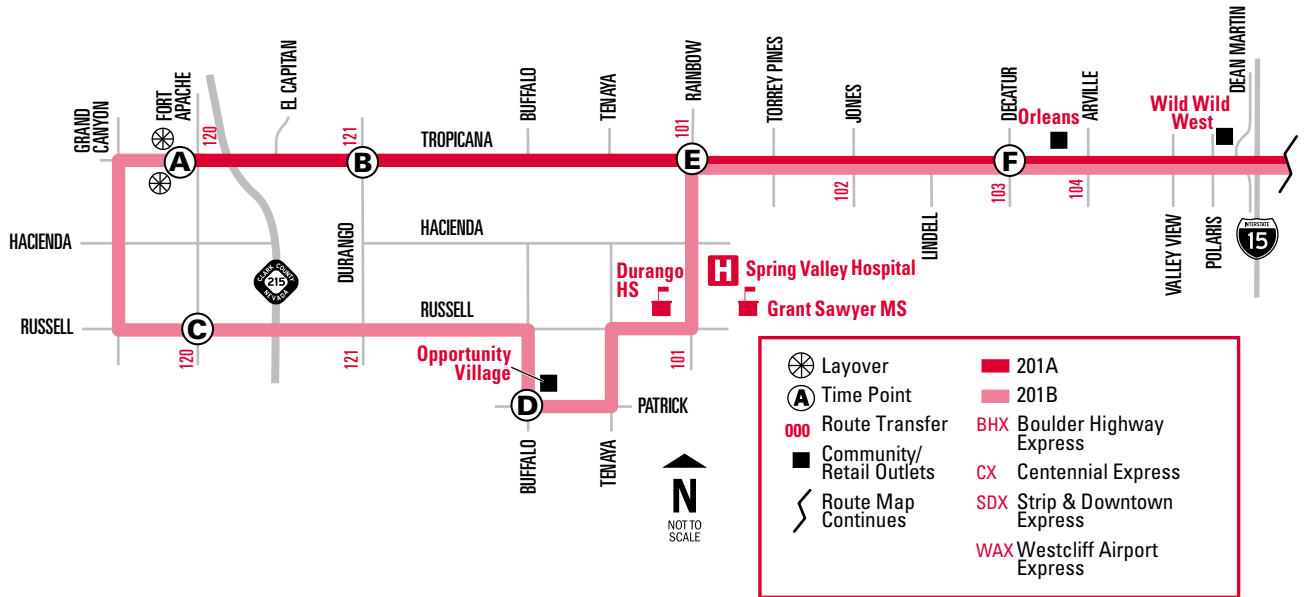

201 Tropicana

frequent service  24 hour service

 frequent service on Tropicana
East of Rainbow only

Additional bus stops approximately every 1/4 mile between time points.

201

NOTE: For information regarding service to Sam Boyd Stadium during select events, please see Routes 601 and 602 on pages 216 and 217.