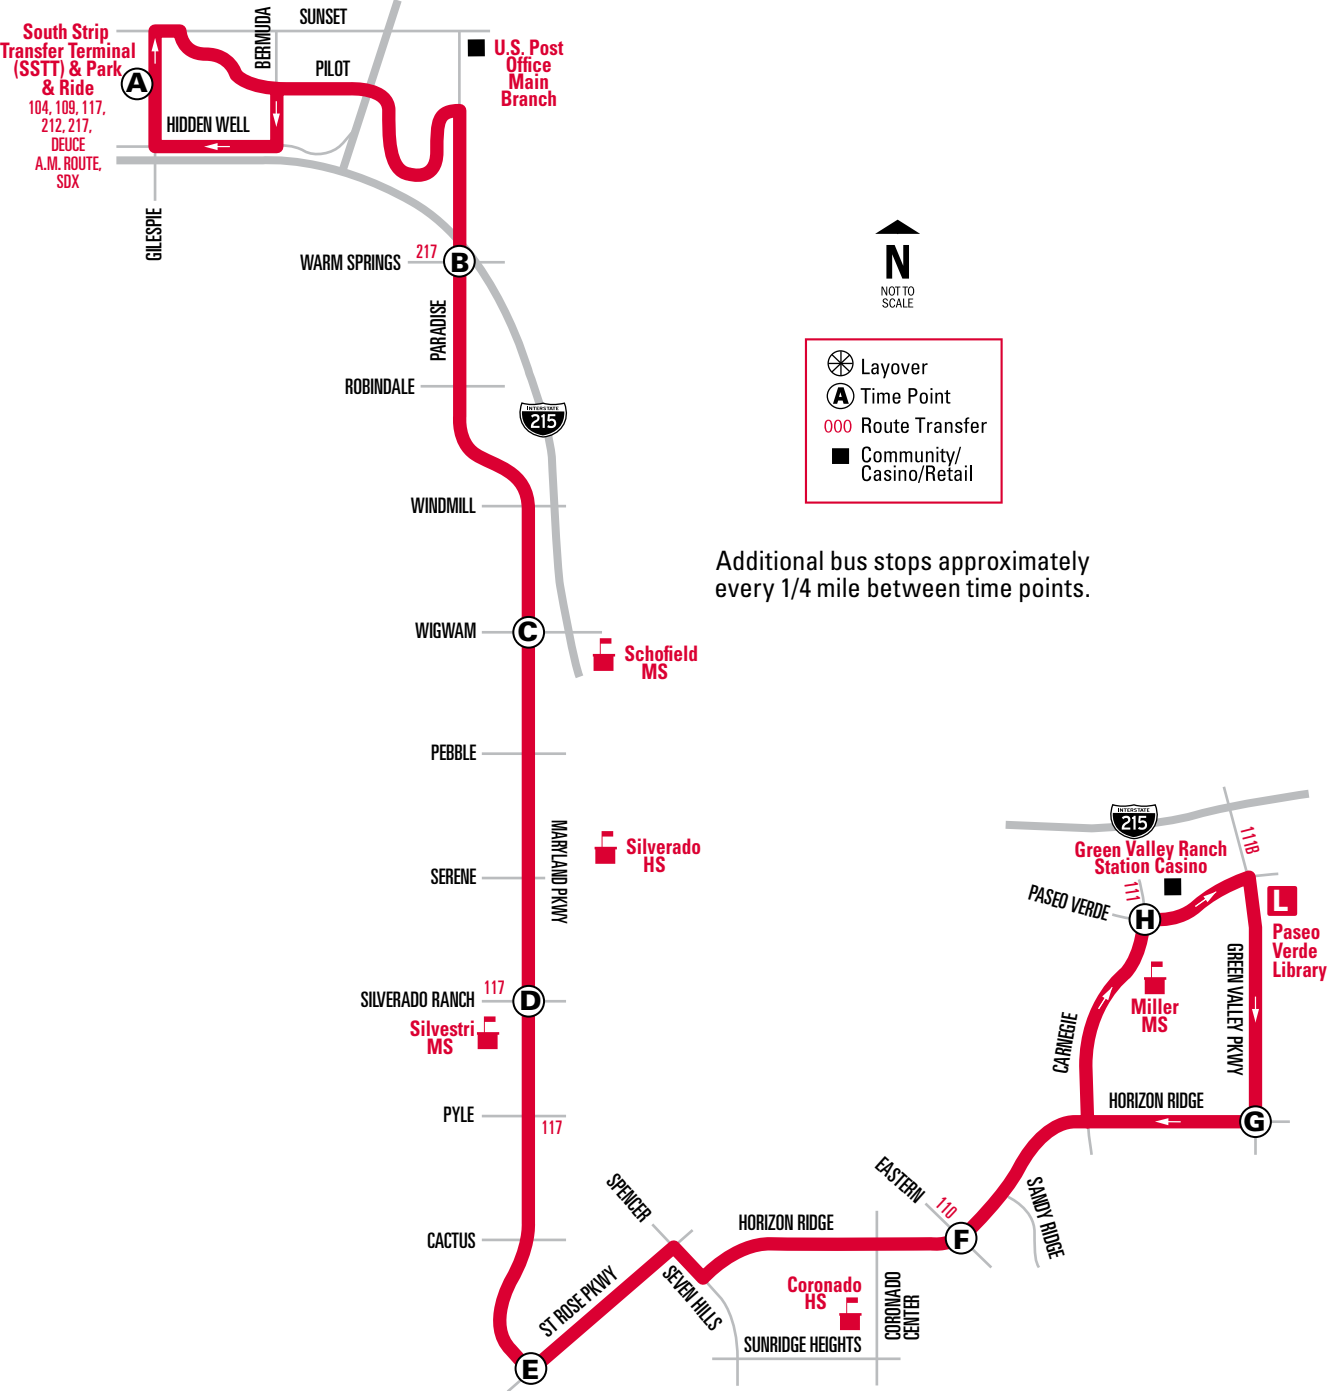

## SOUTHBOUND WEEKENDS/HOLIDAYS

(A)	(B)	(C)	(D)	(E)	(F)	(H)
S. Strip Transfer Terminal (SSTT) Bay 17	Warm Springs	Wigwam	Silverado Ranch	Maryland & St. Rose Pkwy	Horizon Ridge & Eastern	Paseo Verde & Carnegie
4:48	4:57	5:01	5:05	5:09	5:15	5:20
5:30	5:39	5:43	5:48	5:52	5:59	6:04
6:20	6:30	6:34	6:39	6:44	6:52	6:57
7:12	7:22	7:27	7:32	7:37	7:45	7:51
8:12	8:22	8:27	8:32	8:37	8:45	8:51
9:12	9:22	9:27	9:32	9:37	9:45	9:51
10:12	10:22	10:27	10:32	10:37	10:45	10:51
11:12	11:22	11:27	11:32	11:37	11:45	11:51
<b>12:10</b>	<b>12:20</b>	<b>12:25</b>	<b>12:30</b>	<b>12:35</b>	<b>12:43</b>	<b>12:49</b>
1:10	1:20	1:25	1:30	1:35	1:43	1:49
2:10	2:20	2:25	2:30	2:35	2:43	2:49
3:10	3:20	3:25	3:30	3:35	3:43	3:49
4:10	4:20	4:25	4:30	4:35	4:43	4:49
5:10	5:20	5:25	5:30	5:35	5:43	5:49
6:10	6:20	6:25	6:30	6:35	6:43	6:49
7:05	7:15	7:19	7:24	7:29	7:37	7:43
8:00	8:10	8:14	8:19	8:24	8:32	8:38
8:55	9:05	9:09	9:14	9:19	9:27	9:33
9:55	10:04	10:08	10:13	10:18	10:25	10:30
10:55	11:04	11:08	11:13	11:18	11:25	11:30
11:55	12:04	12:08	12:12	12:16	12:22	12:27
12:55	1:04	1:08	1:12	1:16	1:22	<b>1:27</b>

Schedule Times: AM Times in REGULAR PM Times in BOLD

NOTE: ■ After serving Paseo Verde, trip ends at Horizon Ridge & Green Valley Parkway at 1:31 a.m.

Additional bus stops approximately every 1/4 mile between time points.