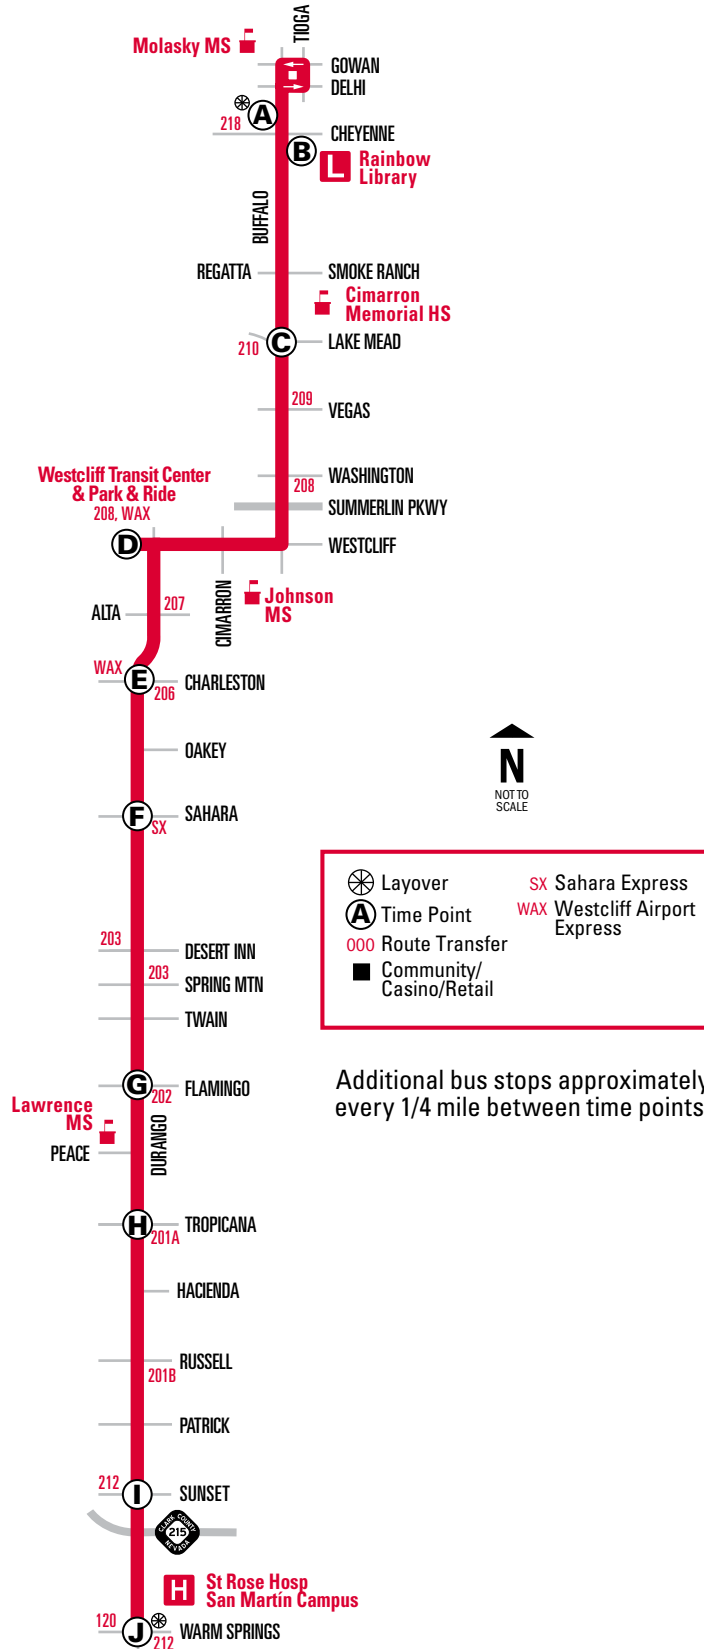

Weekends/Holidays 121

121