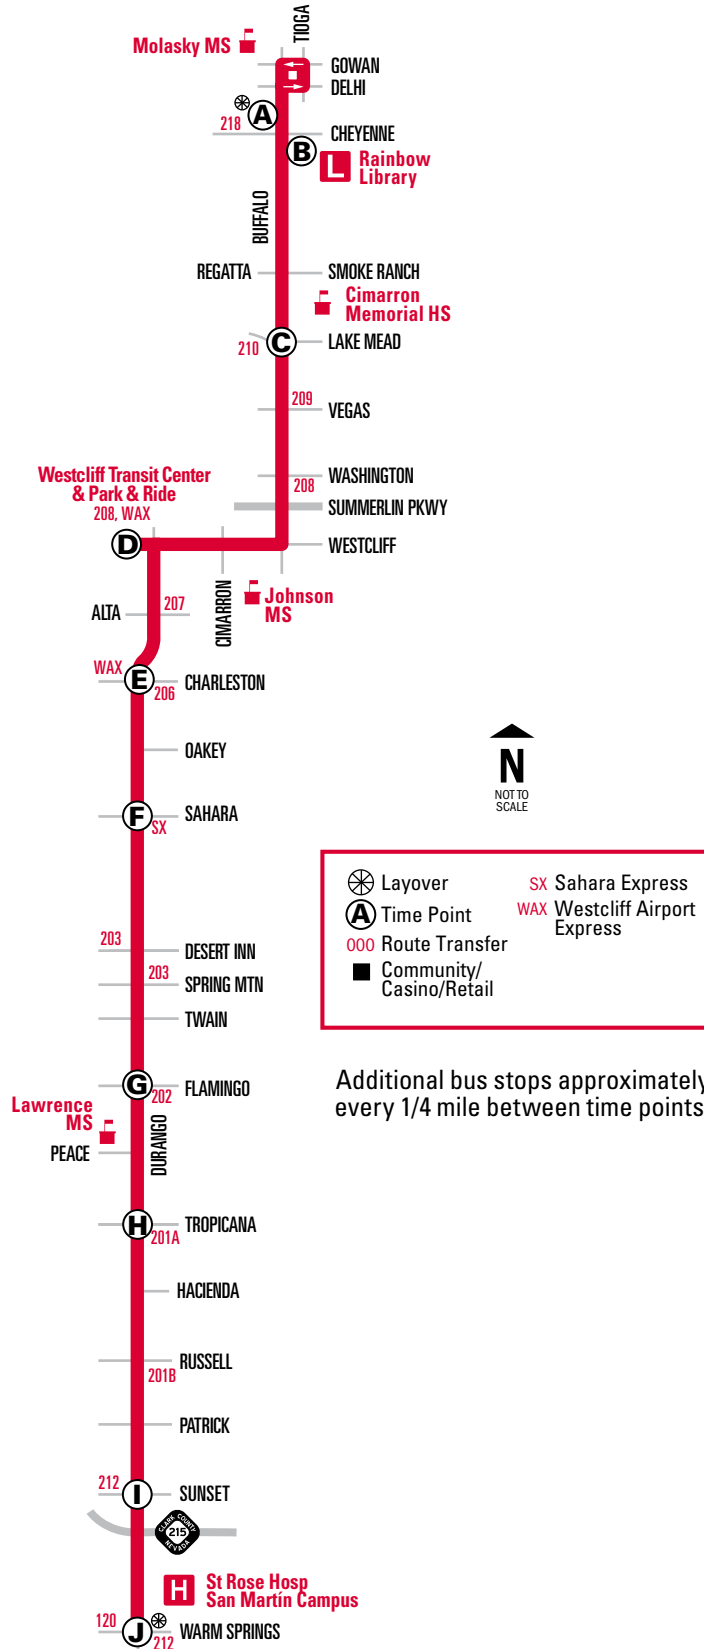

Schedule Times: AM Times in REGULAR PM Times in BOLD  
 ■ NO SERVICE

NOTE: ■ Trip begins at the bus stop on southbound Buffalo just south of Cheyenne.

121