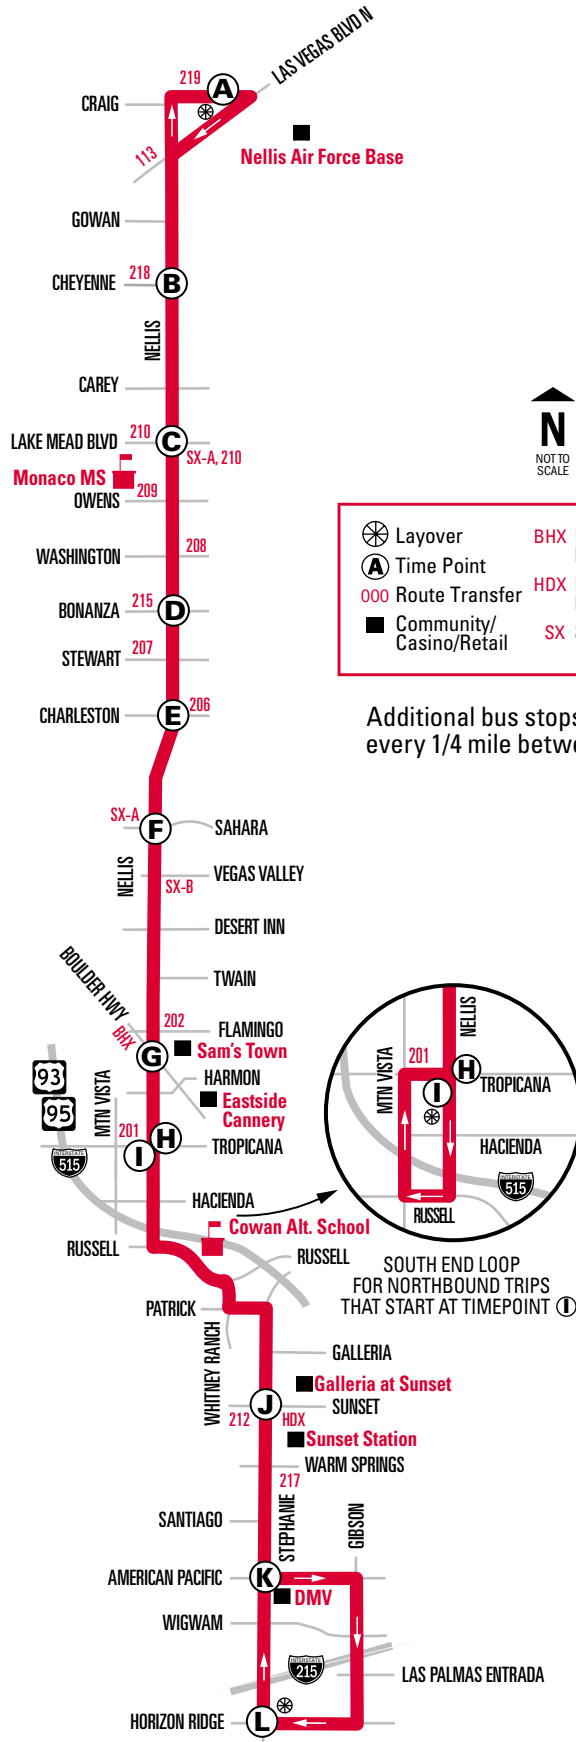

NOTE: ■ Trip ends at Tropicana & Mtn. Vista after serving bus stops along Russell Rd.

⊗ Layover	BHX Boulder Hwy Express
Ⓐ Time Point	HDX Henderson & Downtown Express
000 Route Transfer	SX Sahara Express
■ Community/Casino/Retail	

Schedule Times: AM Times in REGULAR
PM Times in BOLD
 ▪ NO SERVICE

NOTE: ■ Trip begins at Gibson and Las Palmas Entrada at 4:42 a.m.

NOTE: □ Trip continues as Route 219.

115

24 hour service

	Layover	BHX Boulder Hwy Express
	Time Point	HDX Henderson & Downtown Express
	Route Transfer	SX Sahara Express
	Community/Casino/Retail	

115
24 hour service

SEE MAP ON PAGE 127

Schedule Times: AM Times in
REGULAR PM Times in **BOLD**
■ NO SERVICE

NOTE: ■ Trip begins at Gibson and
Las Palmas Entrada at 4:52 a.m.

NOTE: □ Trip continues as Route
219 from Craig & Las Vegas Blvd.

SEE MAP ON PAGE 127

Schedule Times: AM Times in
REGULAR PM Times in **BOLD**
▪ NO SERVICE

NOTE: ■ Trip begins at Gibson and Las Palmas Entrada at 5:05 a.m.

NOTE: □ Trip continues as Route 219 from Craig & Las Vegas Blvd.