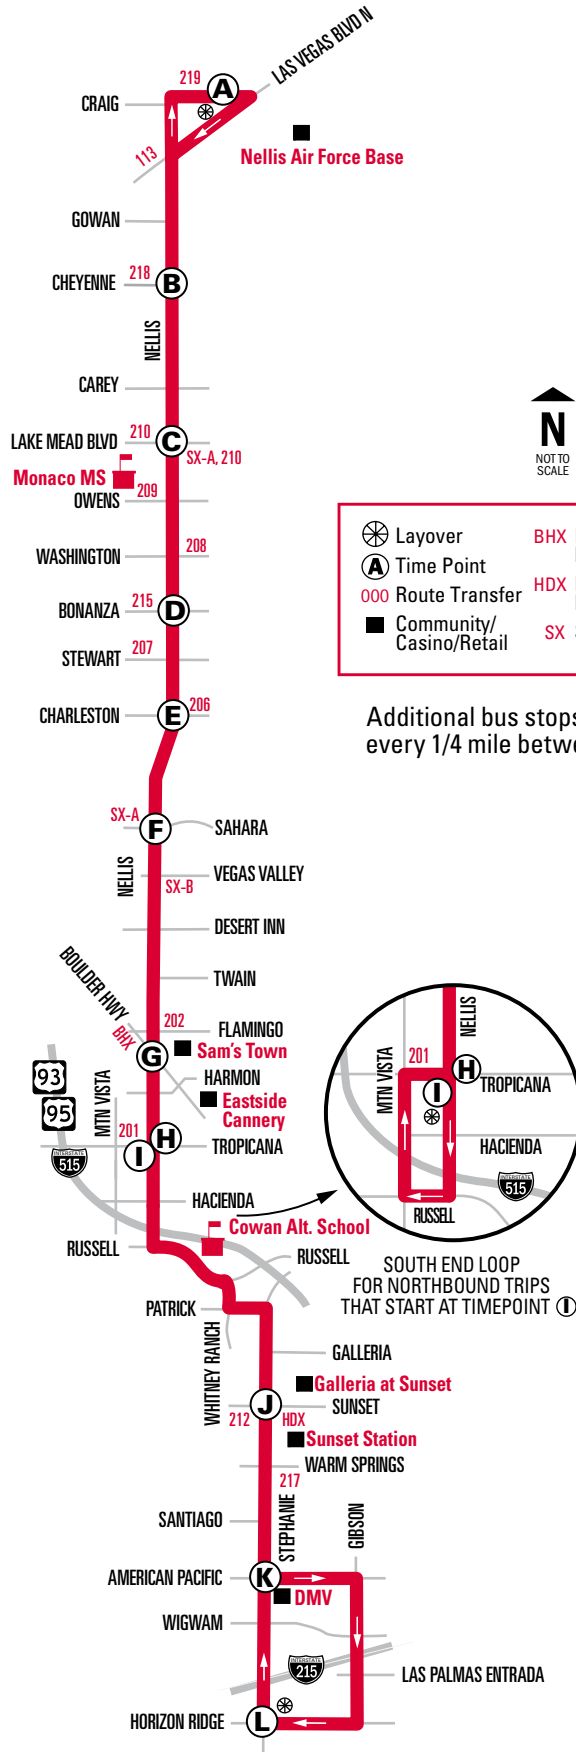

NOTE: ■ Trip ends at Tropicana & Mtn. Vista after serving bus stops along Russell Rd.

⊗ Layover	BHX Boulder Hwy Express
Ⓐ Time Point	HDX Henderson & Downtown Express
000 Route Transfer	SX Sahara Express
■ Community/Casino/Retail	

Schedule Times: AM Times in REGULAR
PM Times in BOLD
 ▪ NO SERVICE

NOTE: ■ Trip begins at Gibson and Las Palmas Entrada at 4:42 a.m.

NOTE: □ Trip continues as Route 219.

115

24 hour service

	Layover	BHX Boulder Hwy Express
	Time Point	HDX Henderson & Downtown Express
	Route Transfer	SX Sahara Express
	Community/Casino/Retail	

115
24 hour service

SEE MAP ON PAGE 127

Schedule Times: AM Times in
REGULAR PM Times in **BOLD**
■ NO SERVICE

NOTE: ■ Trip begins at Gibson and
Las Palmas Entrada at 4:52 a.m.

NOTE: □ Trip continues as Route
219 from Craig & Las Vegas Blvd.

SEE MAP ON PAGE 127

Schedule Times: AM Times in
REGULAR PM Times in **BOLD**
▪ NO SERVICE

NOTE: ■ Trip begins at Gibson and Las Palmas Entrada at 5:05 a.m.

NOTE: □ Trip continues as Route 219 from Craig & Las Vegas Blvd.