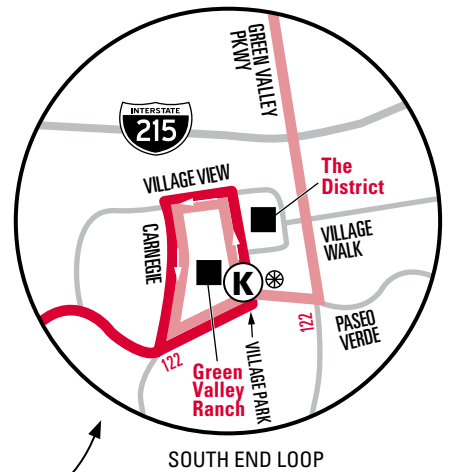

NOTE: All trips below will operate the Evening Routing at the south end (see inset map)

111A	7:00	7:11	7:19	7:27	7:36	7:39	7:49	7:56	8:06	8:11	8:22					
111A	8:00	8:11	8:19	8:27	8:36	8:39	8:49	8:56	9:06	9:11	9:22					
111A	9:00	9:10	9:17	9:24	9:32	9:35	9:44	9:51	10:01	10:06	10:16					
111A	10:00	10:10	10:17	10:24	10:32	10:35	10:44	10:51	11:01	11:06	11:16					
111A	10:55	11:05	11:12	11:19	11:26	11:29	11:37	11:43	11:52	11:56	12:02					
111A	11:51	12:00	12:06	12:13	12:19	12:22	12:29	12:35	12:44	12:48	12:53					

Schedule Times: AM Times in REGULAR PM Times in BOLD
▪ NO SERVICE

NOTE: □ Trip does not serve CSN or stops along Cheyenne and Gowan. Buses will continue north on Pecos across Cheyenne.

NOTE: In the evening hours, Green Valley Pkwy south of Warm Springs is serviced southbound only. To travel northbound, board Route 111B southbound and continue through the layover.

- | | |
|--|-----------------------------|
| | 111A |
| | 111B |
| | SX Sahara Express |
| | BHX Boulder Highway Express |

Additional bus stops approximately every 1/4 mile between time points.

111 Green Valley/Pecos | Saturdays