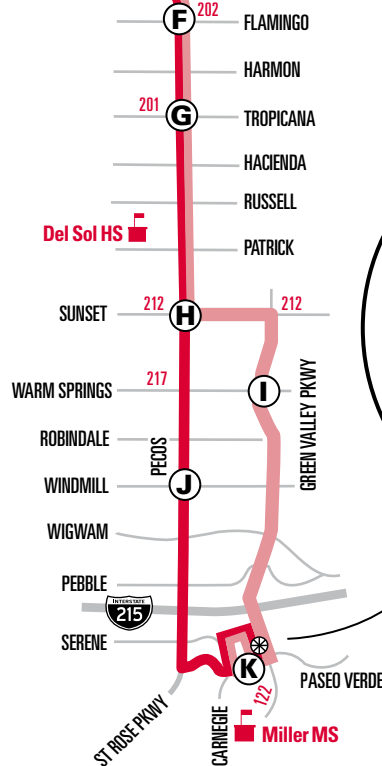

111A
	111B
	SX Sahara Express
	BHX Boulder Highway Express

Additional bus stops approximately every 1/4 mile between time points.