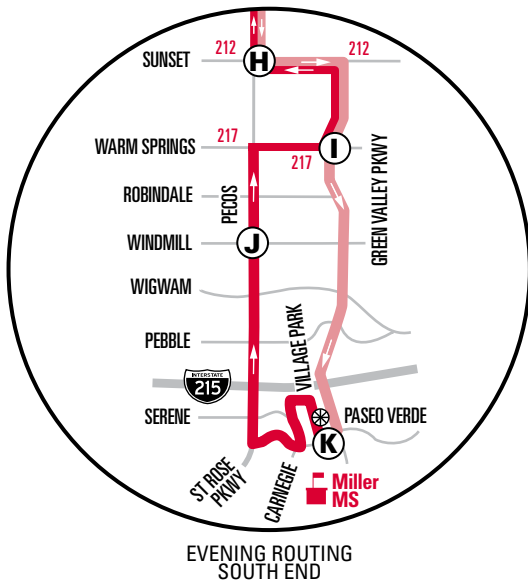

NOTE: All trips below will operate the Evening Routing at the south end (see inset map)

111A	7:00	7:11	7:19	7:27	7:36	7:39	7:49	7:56	8:06	8:11	8:22					
111A	8:00	8:11	8:19	8:27	8:36	8:39	8:49	8:56	9:06	9:11	9:22					
111A	9:00	9:10	9:17	9:24	9:32	9:35	9:44	9:51	10:01	10:06	10:16					
111A	10:00	10:10	10:17	10:24	10:32	10:35	10:44	10:51	11:01	11:06	11:16					
111A	10:55	11:05	11:12	11:19	11:26	11:29	11:37	11:43	11:52	11:56	12:02					
111A	11:51	12:00	12:06	12:13	12:19	12:22	12:29	12:35	12:44	12:48	12:53					

Schedule Times: AM Times in REGULAR PM Times in BOLD
▪ NO SERVICE

NOTE: □ Trip does not serve CSN or stops along Cheyenne and Gowan. Buses will continue north on Pecos across Cheyenne.

NOTE: In the evening hours, Green Valley Pkwy south of Warm Springs is serviced southbound only. To travel northbound, board Route 111B southbound and continue through the layover.

- | | |
|--|-----------------------------|
| | 111A |
| | 111B |
| | SX Sahara Express |
| | BHX Boulder Highway Express |

Additional bus stops approximately every 1/4 mile between time points.

111 Green Valley/Pecos | Saturdays

Schedule Times: AM Times in REGULAR PM Times in BOLD
 ▪ NO SERVICE

NOTE: In the evening hours, Pecos south of Sunset is serviced northbound only. To access this area, board Route 111B southbound and continue through the layover. Please see inset map for more information.