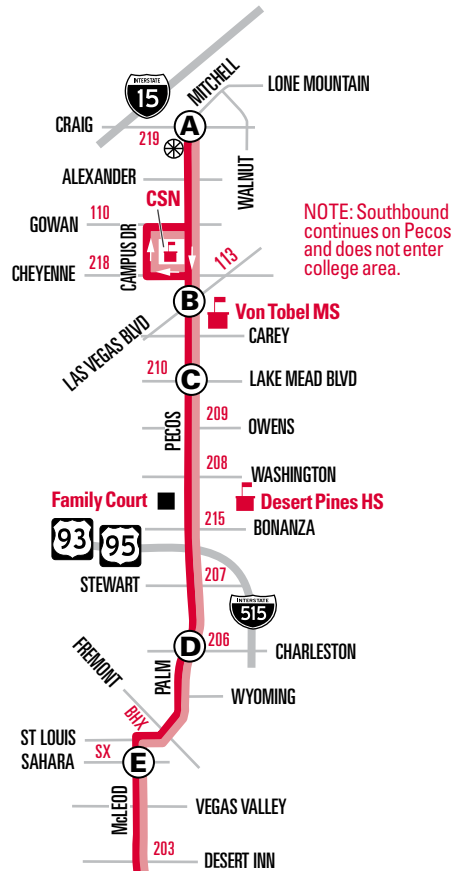

Schedule Times: AM Times in REGULAR PM Times in BOLD
▪ NO SERVICE

NOTE: In the evening hours, Pecos south of Sunset is serviced northbound only. To access this area, board Route 111B southbound and continue through the layover. Please see inset map for more information.

NOTE: All trips below will operate the Evening Routing at the south end (see inset map)

111A	7:00	7:11	7:19	7:27	7:36	7:39	7:49	7:56	8:06	8:11	8:22					
111A	8:00	8:11	8:19	8:27	8:36	8:39	8:49	8:56	9:06	9:11	9:22					
111A	9:00	9:10	9:17	9:24	9:32	9:35	9:44	9:51	10:01	10:06	10:16					
111A	10:00	10:10	10:17	10:24	10:32	10:35	10:44	10:51	11:01	11:06	11:16					
111A	10:55	11:05	11:12	11:19	11:26	11:29	11:37	11:43	11:52	11:56	12:02					
111A	11:51	12:00	12:06	12:13	12:19	12:22	12:29	12:35	12:44	12:48	12:53					

Schedule Times: AM Times in REGULAR PM Times in BOLD
▪ NO SERVICE

NOTE: □ Trip does not serve CSN or stops along Cheyenne and Gowan. Buses will continue north on Pecos across Cheyenne.

NOTE: In the evening hours, Green Valley Pkwy south of Warm Springs is serviced southbound only. To travel northbound, board Route 111B southbound and continue through the layover.

NOTE: All trips below will operate the Evening Routing at the south end (see inset map)

111A	6:10	6:20	6:28	6:36	6:44	6:47	6:56	7:03	7:13	7:18	7:25
111A	7:06	7:16	7:24	7:32	7:40	7:43	7:52	7:59	8:09	8:14	8:21
111A	8:06	8:16	8:24	8:32	8:40	8:43	8:52	8:59	9:09	9:14	9:21
111A	9:00	9:10	9:17	9:24	9:32	9:35	9:44	9:51	10:01	10:06	10:12
111A	10:00	10:10	10:17	10:24	10:32	10:35	10:44	10:51	11:01	11:06	11:12
111A	10:55	11:05	11:12	11:19	11:26	11:29	11:37	11:43	11:52	11:56	12:02
111A	11:51	12:00	12:06	12:13	12:19	12:22	12:29	12:35	12:44	12:48	12:53