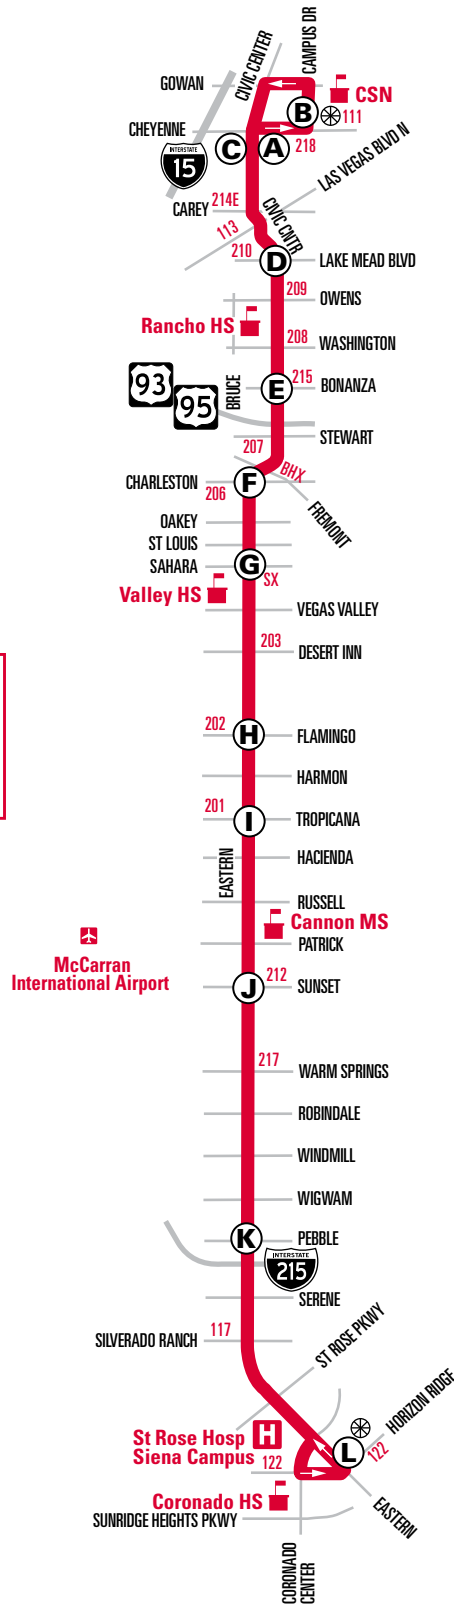

- |  |                         |  |                              |
|--|-------------------------|--|------------------------------|
|  | Layover                 |  | SDX Strip & Downtown Express |
|  | Time Point              |  | SX Sahara Express            |
|  | Route Transfer          |  |                              |
|  | Community/Casino/Retail |  |                              |

Additional bus stops approximately every 1/4 mile between time points.

Schedule Times: AM Times in REGULAR PM Times in BOLD

■ NO SERVICE

**NOTE:** ■ Trip will complete the loop & end on Civic Center just north of Cheyenne. For service in the loop on other trips, please see the southbound schedule.