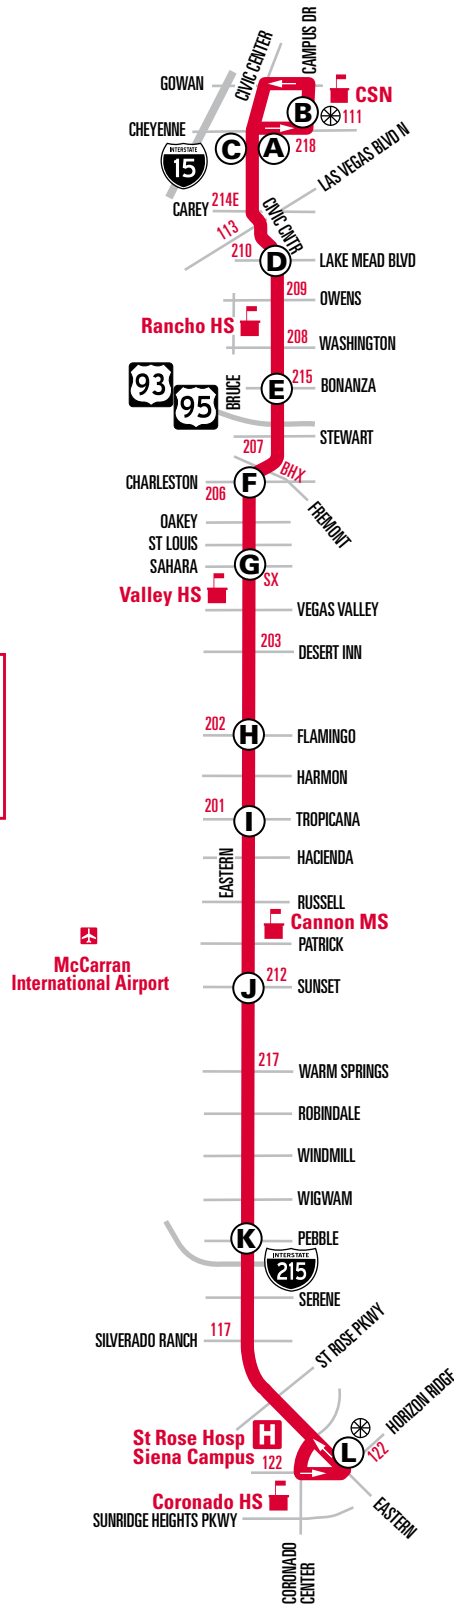

Layover		SDX Strip & Downtown Express
	Time Point		SX Sahara Express
	Route Transfer		
	Community/Casino/Retail		

Additional bus stops approximately every 1/4 mile between time points.