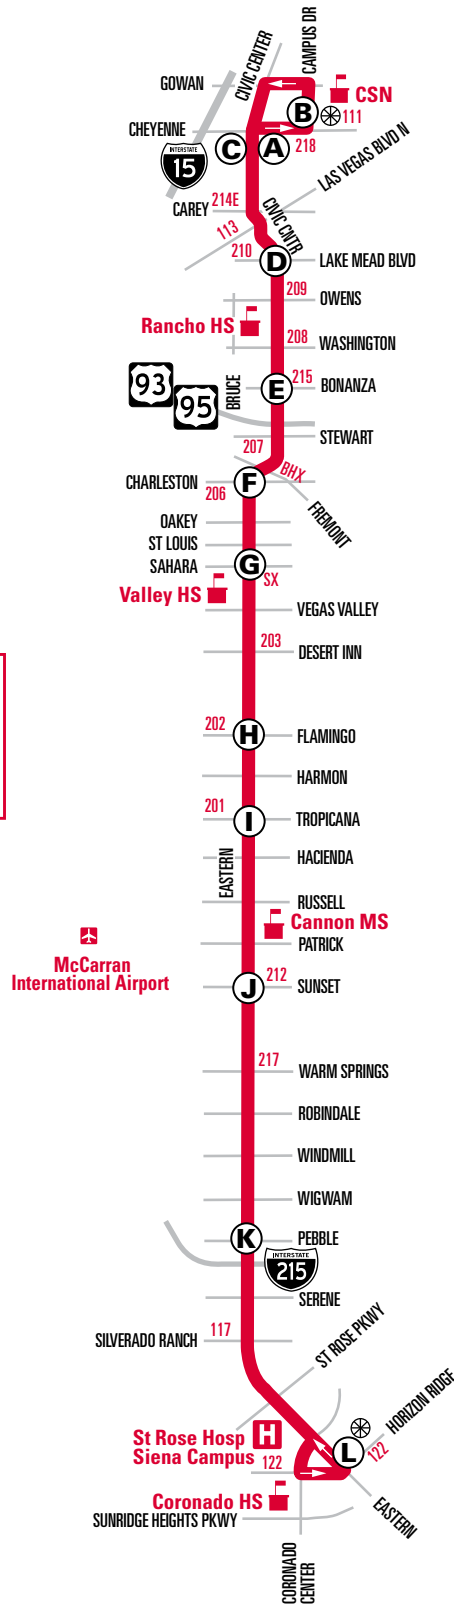

	Layover		SDX Strip & Downtown Express
	Time Point		SX Sahara Express
	Route Transfer		
	Community/Casino/Retail		

Additional bus stops approximately every 1/4 mile between time points.

110 Eastern | Weekdays

Schedule Times: AM Times in REGULAR PM Times in BOLD

■ NO SERVICE

NOTE: ■ Trip will complete the loop & end on Civic Center just north of Cheyenne. For service in the loop on other trips, please see the southbound schedule.