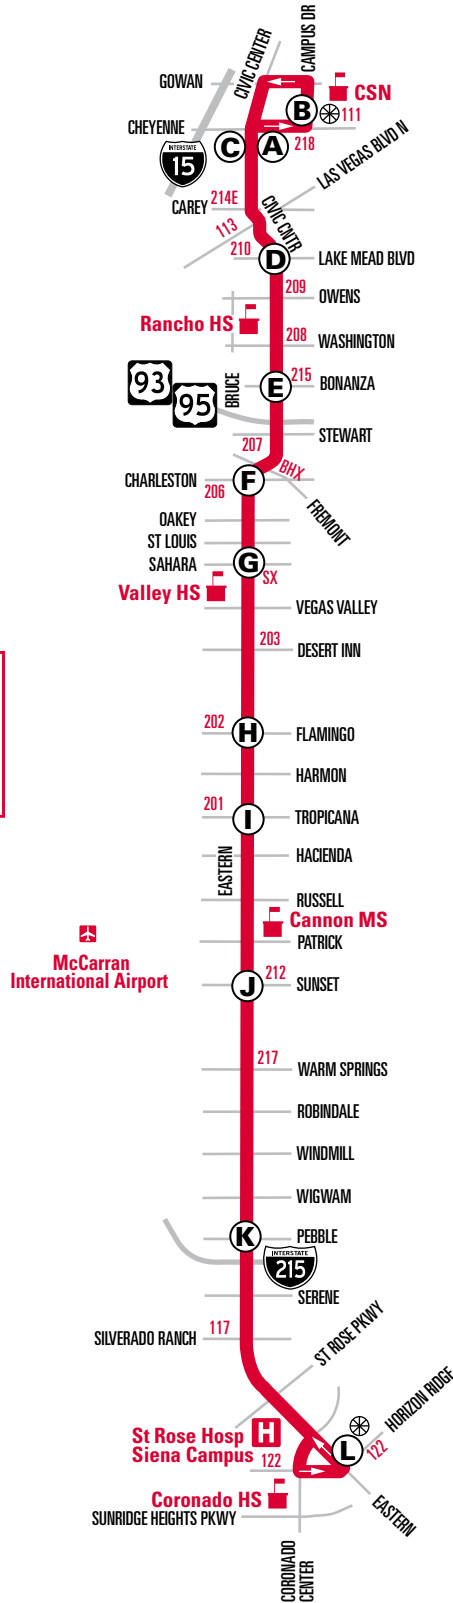

Layover		SDX Strip & Downtown Express
	Time Point		SX Sahara Express
	Route Transfer		
	Community/Casino/Retail		

Additional bus stops approximately every 1/4 mile between time points.