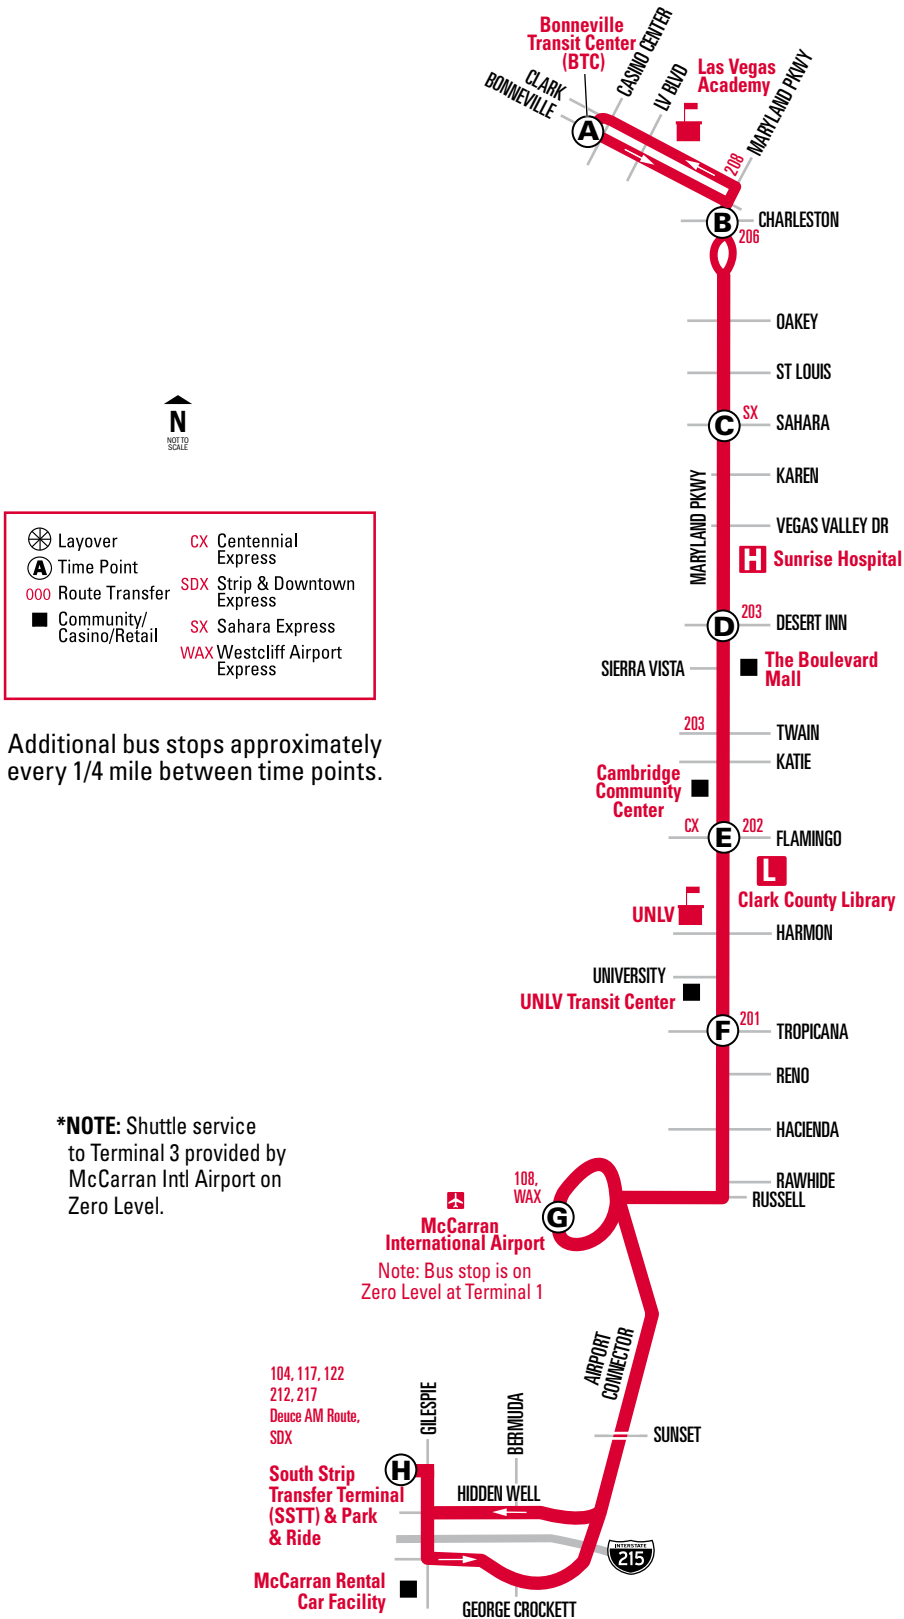

Additional bus stops approximately every 1/4 mile between time points.

*NOTE: Shuttle service to Terminal 3 provided by McCarran Intl Airport on Zero Level.