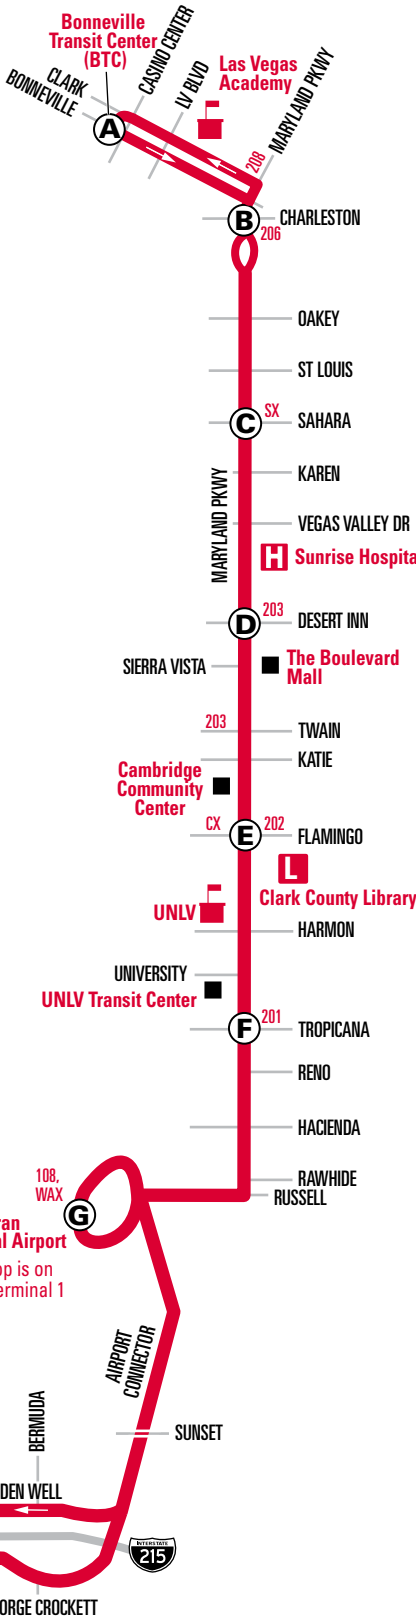

- Layover
- Time Point
- Route Transfer
- Community/Casino/Retail
- Centennial Express
- Strip & Downtown Express
- Sahara Express
- Westcliff Airport Express

Additional bus stops approximately every 1/4 mile between time points.

*NOTE: Shuttle service to Terminal 3 provided by McCarran Intl Airport on Zero Level.

McCarran International Airport
Note: Bus stop is on Zero Level at Terminal 1

104, 117, 122
212, 217
Deuce AM Route,
SDX

South Strip Transfer Terminal (SSTT) & Park & Ride

McCarran Rental Car Facility