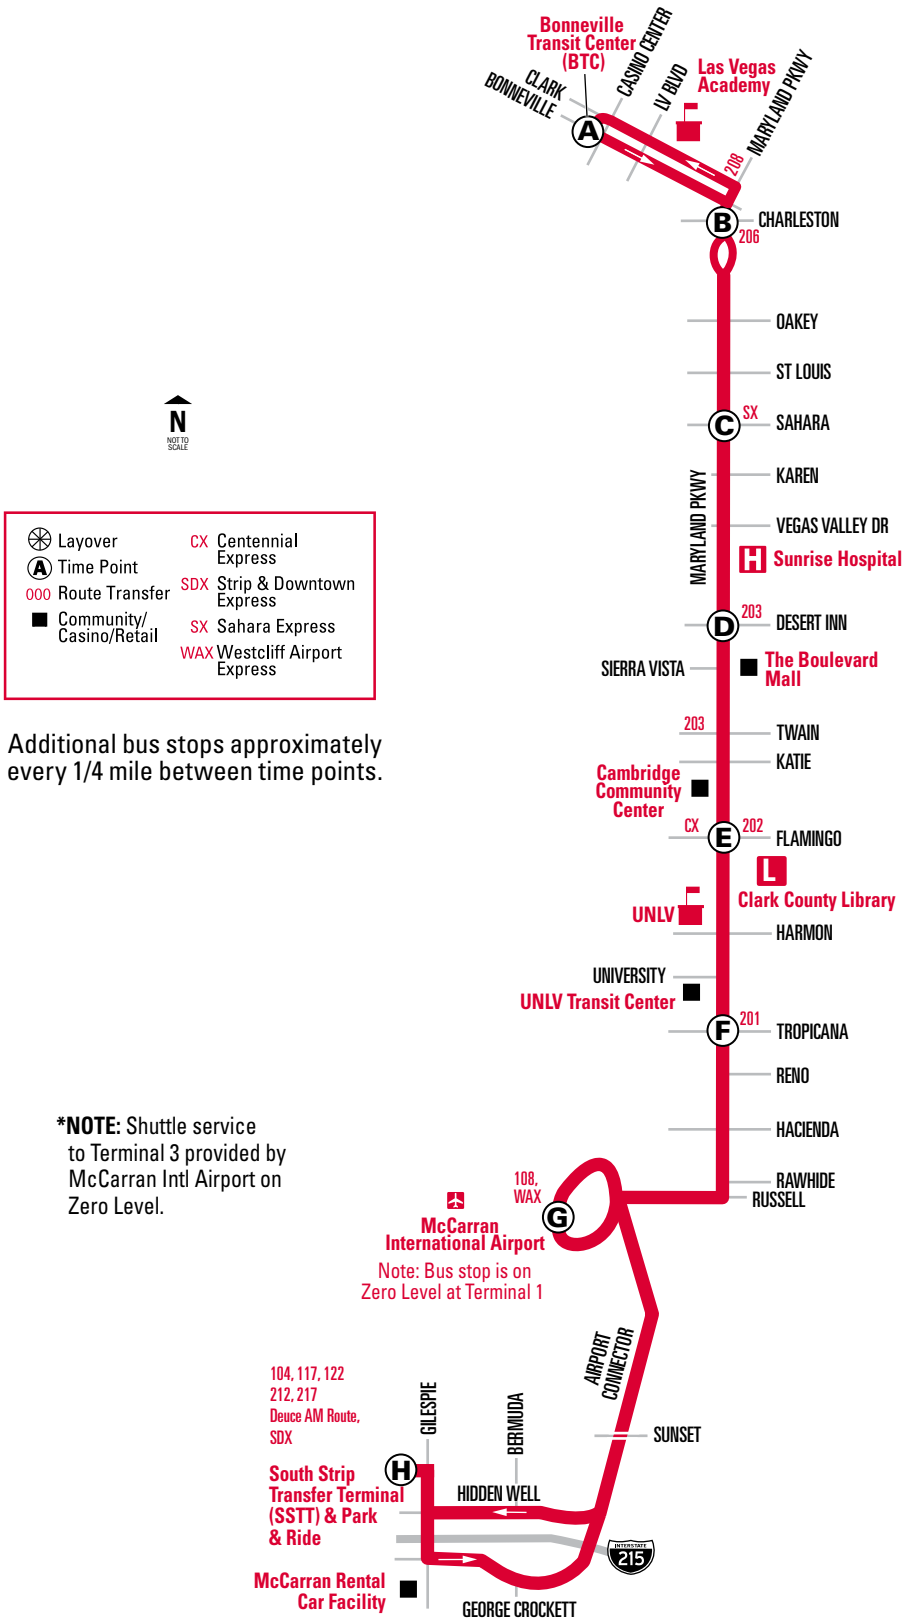

Additional bus stops approximately every 1/4 mile between time points.

*NOTE: Shuttle service to Terminal 3 provided by McCarran Intl Airport on Zero Level.

104, 117, 122
212, 217
Deuce AM Route,
SDX