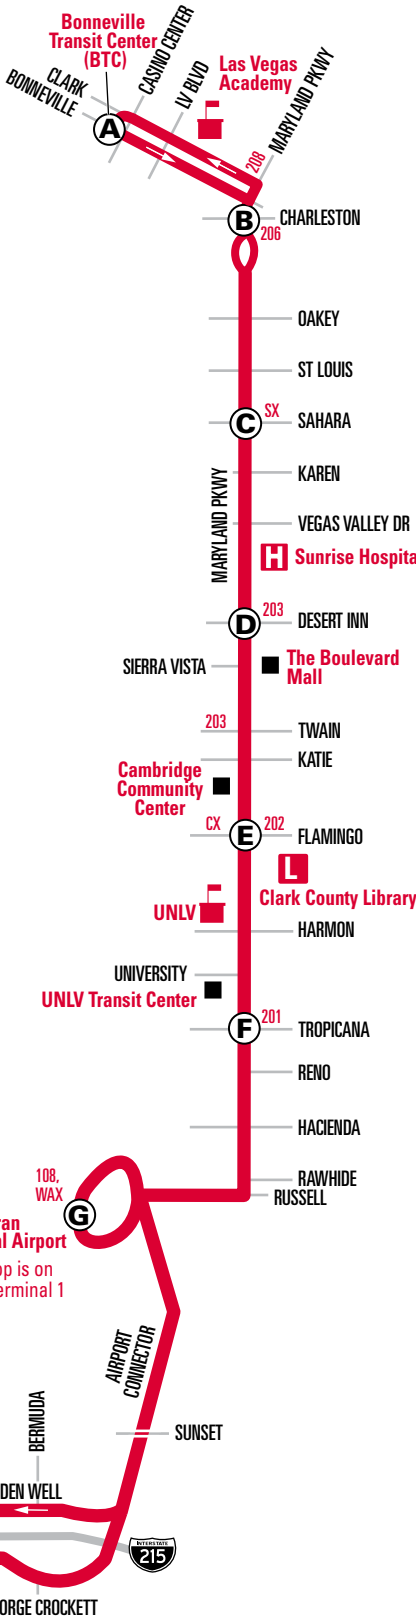

Schedule Times: AM Times in REGULAR PM Times in BOLD

-  Layover
-  Time Point
-  Route Transfer
-  Community/Casino/Retail
-  Centennial Express
-  Strip & Downtown Express
-  Sahara Express
-  Westcliff Airport Express

104, 117, 122  
212, 217  
Dunce AM Route,  
SDX

**South Strip Transfer Terminal (SSTT) & Park & Ride**

**McCarran Rental Car Facility**