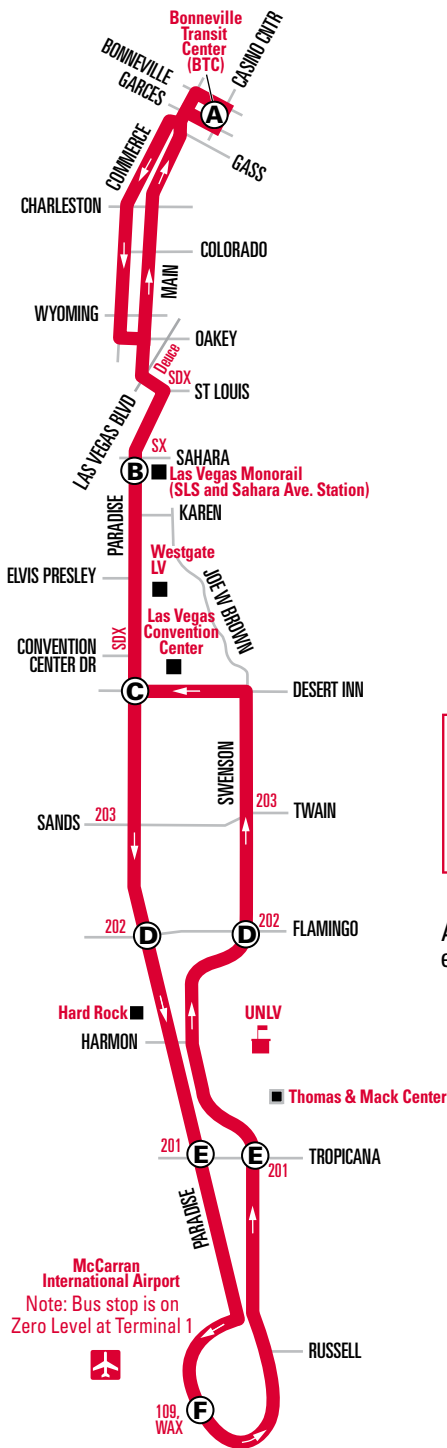

Schedule Times: AM Times in REGULAR PM Times in BOLD

■ NO SERVICE

NOTE: ■ Trip continues as Route 109 from BTC.

	SDX Strip & Downtown Express
	SX Sahara Express
	WAX Westcliff Airport Express

Additional bus stops approximately every 1/4 mile between time points.