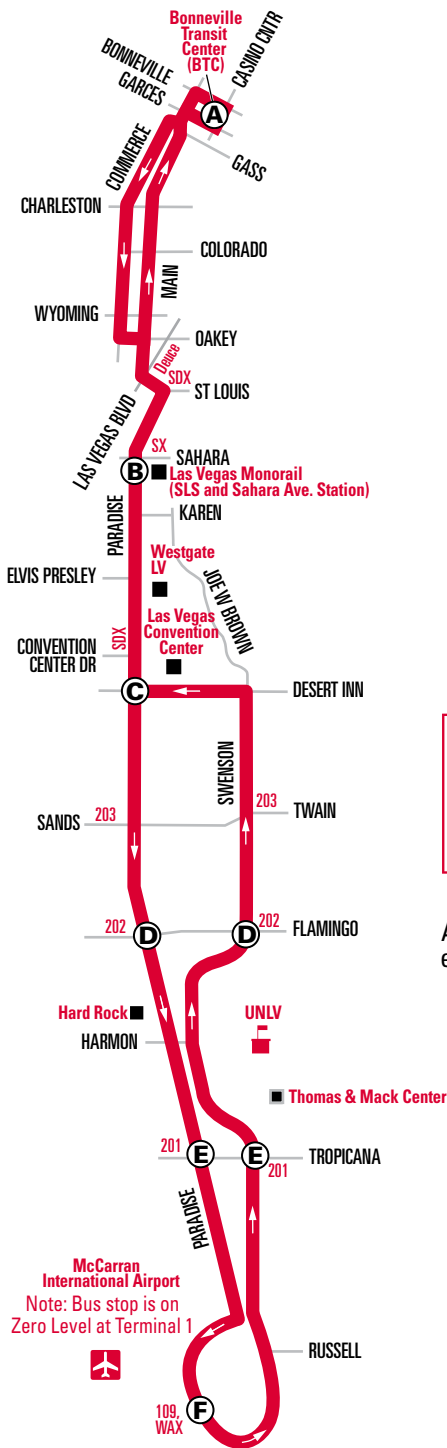

NORTHBOUND WEEKDAYS

(F)	McCarran Airport (Terminal 1, Zero Level)*	(E)	Tropicana	(D)	Flamingo	(C)	Paradise & Desert Inn	(B)	Sahara Monorail Station	(A)	Bonneville Transit Center (BTC)
4:31	4:36	4:40	4:46	4:48	4:57						
4:59	5:04	5:08	5:15	5:18	5:27						
5:28	5:33	5:38	5:45	5:48	5:58						
5:56	6:01	6:06	6:14	6:18	6:29						
6:24	6:29	6:35	6:44	6:48	6:59						
6:54	6:59	7:05	7:14	7:18	7:29						
7:22	7:28	7:34	7:43	7:47	7:59						
7:52	7:58	8:04	8:13	8:17	8:29						
8:22	8:28	8:34	8:43	8:47	8:59						
8:52	8:58	9:04	9:13	9:17	9:29						
9:22	9:28	9:34	9:43	9:47	9:59						
9:52	9:58	10:04	10:13	10:17	10:29						
10:22	10:28	10:34	10:43	10:47	10:59						
10:52	10:58	11:04	11:13	11:17	11:29						
11:22	11:28	11:34	11:43	11:47	11:59						
11:52	11:58	12:04	12:13	12:17	12:29						
12:22	12:28	12:34	12:43	12:47	12:59						
12:50	12:56	1:03	1:12	1:17	1:29						
1:20	1:26	1:33	1:42	1:47	1:59						
1:50	1:56	2:03	2:12	2:17	2:29						
2:20	2:26	2:33	2:42	2:47	2:59						
2:49	2:55	3:02	3:12	3:17	3:29						
3:19	3:25	3:32	3:42	3:47	3:59						
3:49	3:55	4:02	4:12	4:17	4:29						
4:19	4:25	4:32	4:42	4:47	4:59						
4:49	4:55	5:02	5:12	5:17	5:29						
5:19	5:25	5:32	5:42	5:47	5:59						
5:49	5:55	6:02	6:11	6:15	6:26						
6:19	6:24	6:30	6:39	6:43	6:54						
6:48	6:53	6:59	7:08	7:12	7:23						
7:18	7:23	7:29	7:37	7:41	7:51						
7:46	7:51	7:57	8:05	8:09	8:19						
8:14	8:19	8:25	8:33	8:37	8:47						
8:43	8:48	8:54	9:02	9:06	9:16						
9:13	9:18	9:24	9:32	9:36	9:46						
9:43	9:48	9:54	10:02	10:06	10:16						
10:13	10:18	10:23	10:30	10:33	10:43						
10:40	10:45	10:50	10:57	11:00	11:10						
11:36	11:41	11:46	11:52	11:55	12:04						
12:33	12:38	12:43	12:49	12:52	1:01						
1:33	1:38	1:42	1:48	1:50	1:59						

Schedule Times: AM Times in REGULAR PM Times in BOLD

■ NO SERVICE

NOTE: ■ Trip continues as Route 109 from BTC.

	SDX Strip & Downtown Express
	SX Sahara Express
000 Route Transfer	WAX Westcliff Airport Express