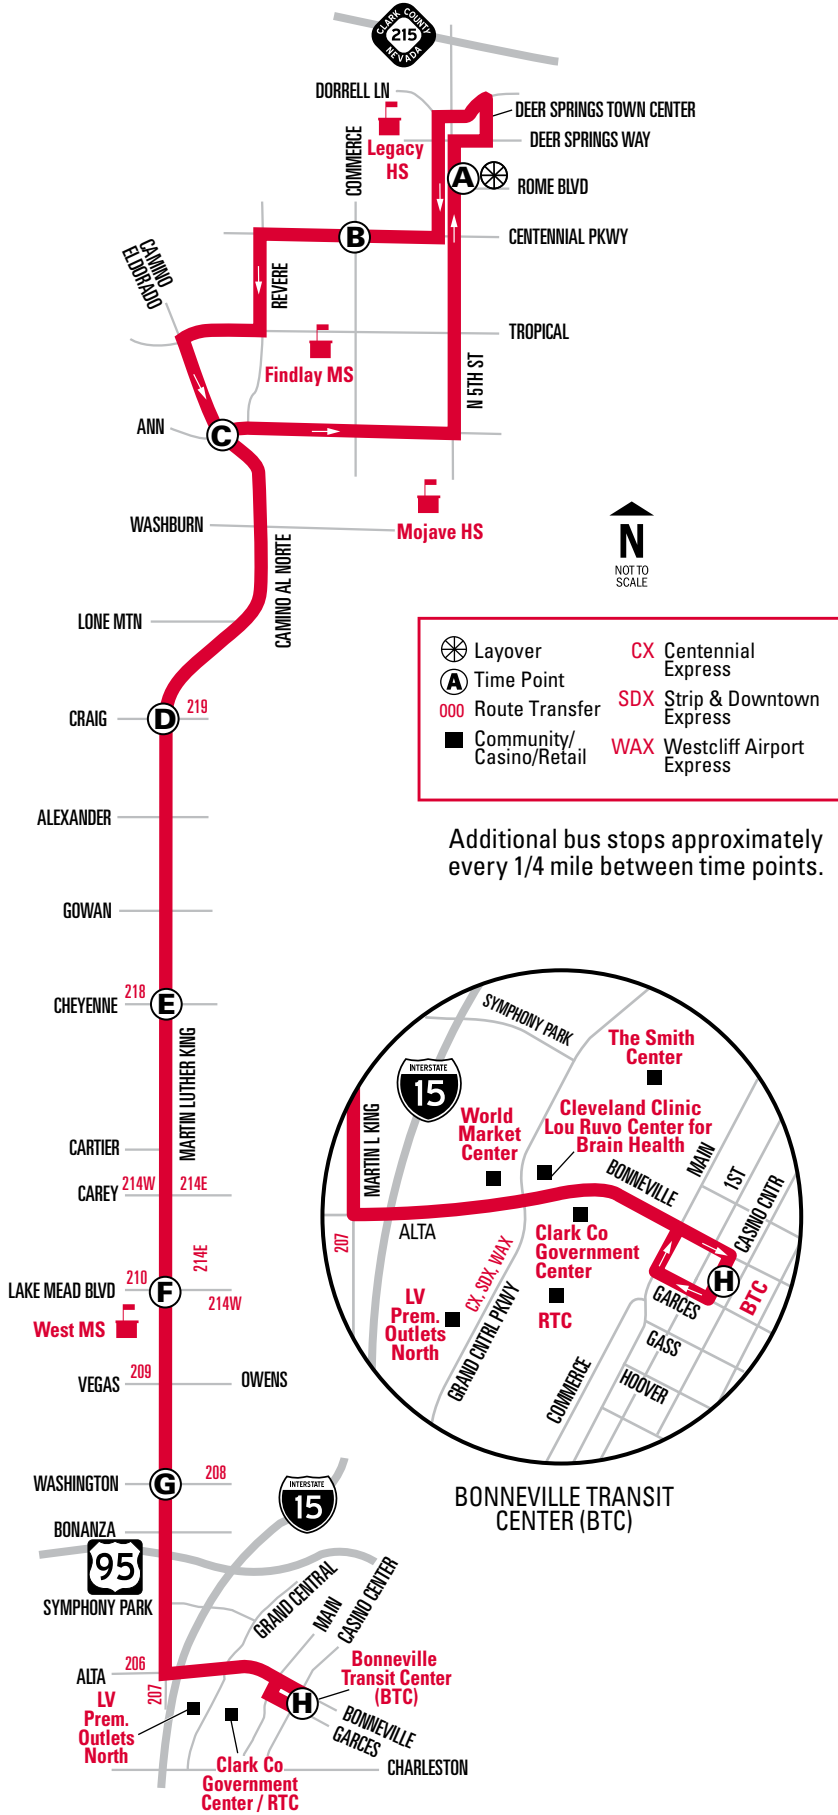

Schedule Times: AM Times in REGULAR PM Times in BOLD ■ NO SERVICE

105

24 hour service