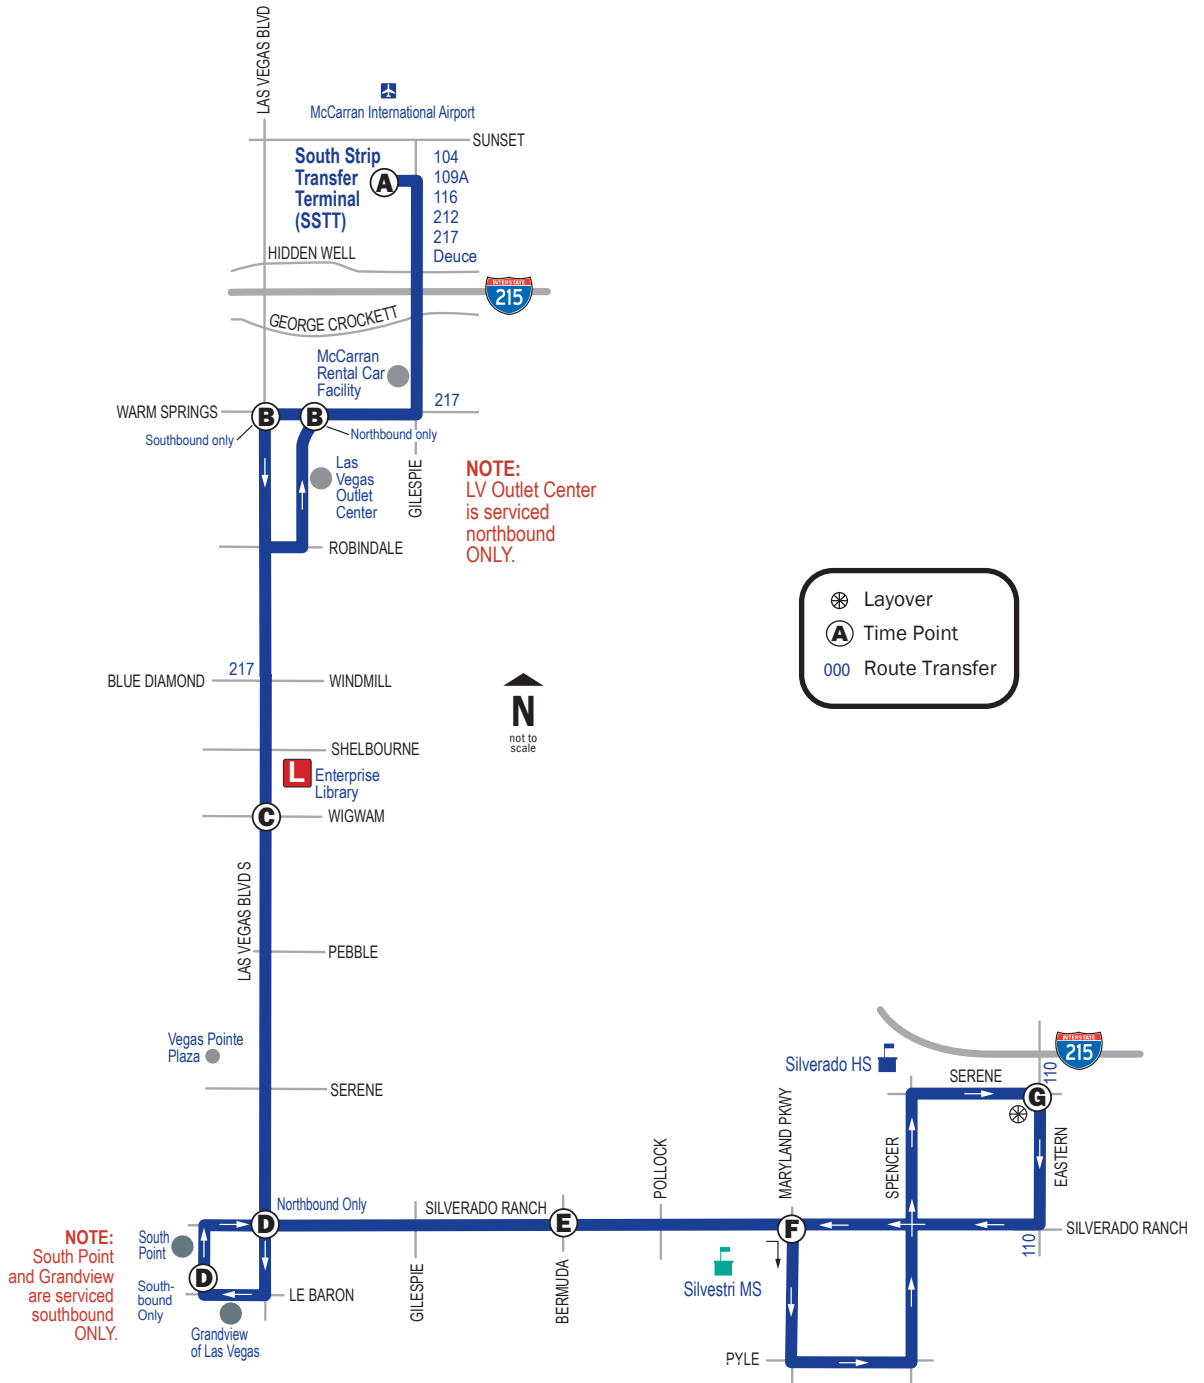

Weekdays | Las Vegas Blvd. S. / Silverado Ranch 117