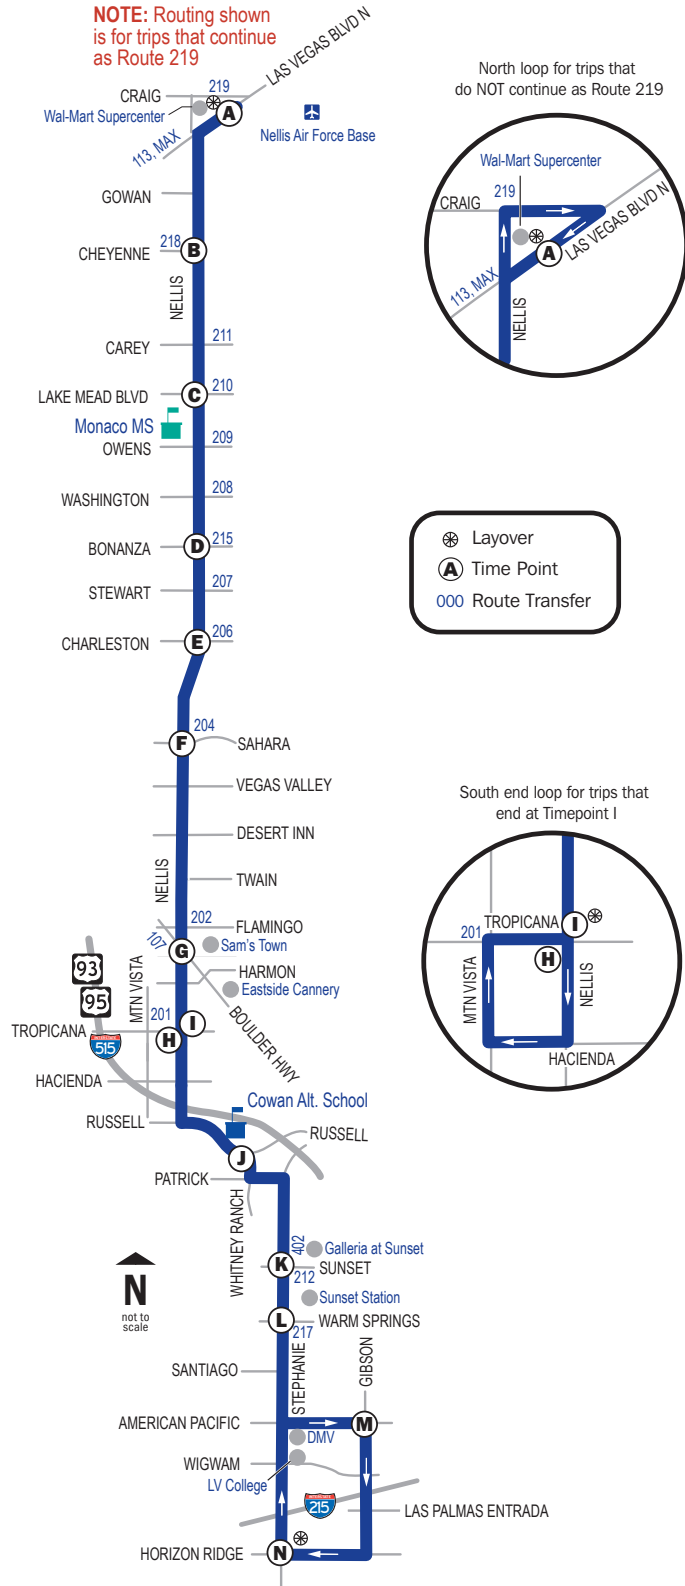

Schedule Times: AM Times in REGULAR PM Times in BOLD ■ NO SERVICE

Weekdays & Saturdays | Nellis/Stephanie 115

115

24 hour service

NOTE: Routing shown is for trips that continue as Route 219

North loop for trips that do NOT continue as Route 219

NOTE:
■ On weekdays trip continues north on Nellis to Craig and ends on westbound Craig west of Nellis. Bus stops on Las Vegas Blvd. between Nellis and the layover point are not served on this trip.

Schedule Times: AM Times in REGULAR PM Times in BOLD ■ NO SERVICE

Weekdays & Saturdays | Nellis/Stephanie 115

115

24 hour service

NOTE: Routing shown is for trips that continue as Route 219

North loop for trips that do NOT continue as Route 219

South end loop for trips that end at Timepoint I