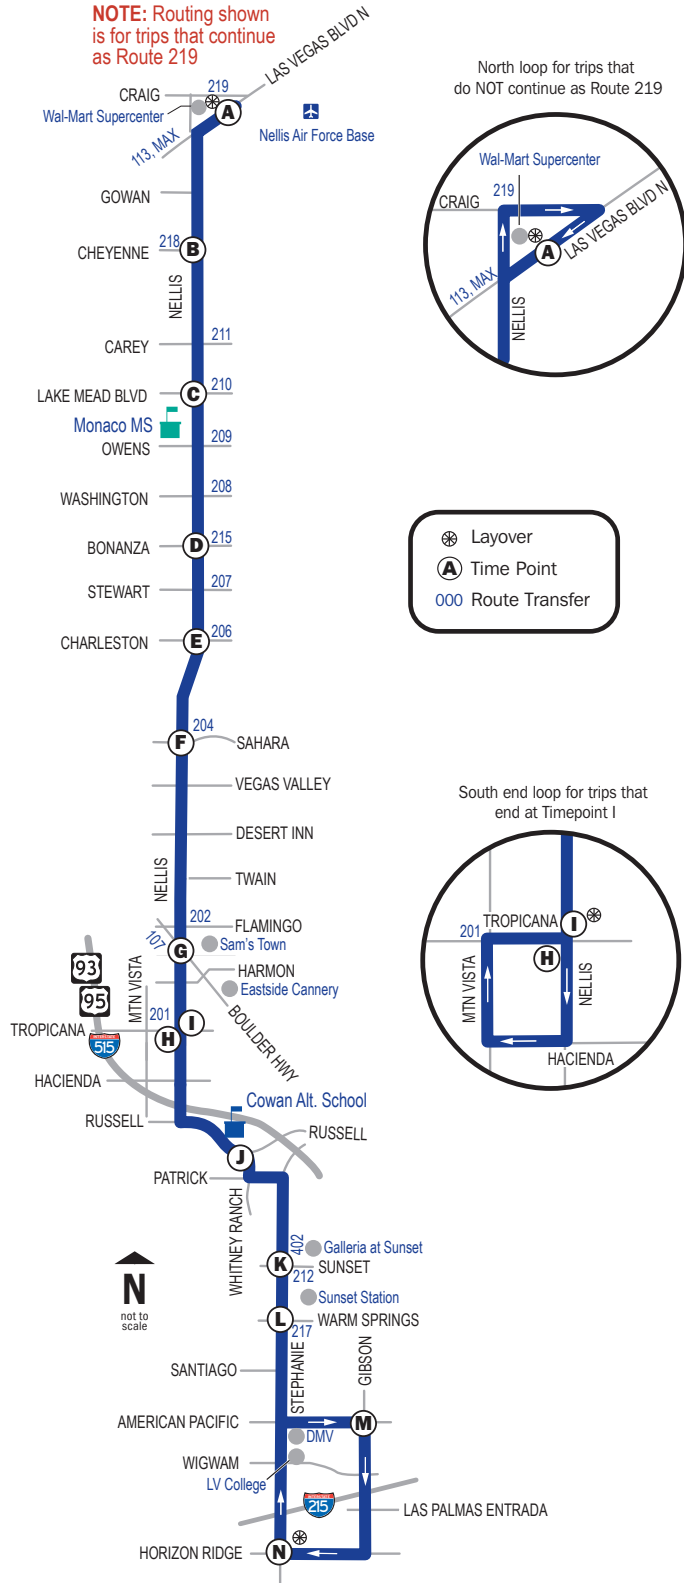

Schedule Times: AM Times in REGULAR PM Times in BOLD ■ NO SERVICE

Weekdays & Saturdays | Nellis/Stephanie 115

115

24 hour service

NOTE: Routing shown is for trips that continue as Route 219

North loop for trips that do NOT continue as Route 219

NOTE:
■ On weekdays trip continues north on Nellis to Craig and ends on westbound Craig west of Nellis. Bus stops on Las Vegas Blvd. between Nellis and the layover point are not served on this trip.

Schedule Times: AM Times in REGULAR PM Times in BOLD ■ NO SERVICE

Weekdays & Saturdays | Nellis/Stephanie 115

115

24 hour service

NOTE: Routing shown is for trips that continue as Route 219

North loop for trips that do NOT continue as Route 219

South end loop for trips that end at Timepoint I