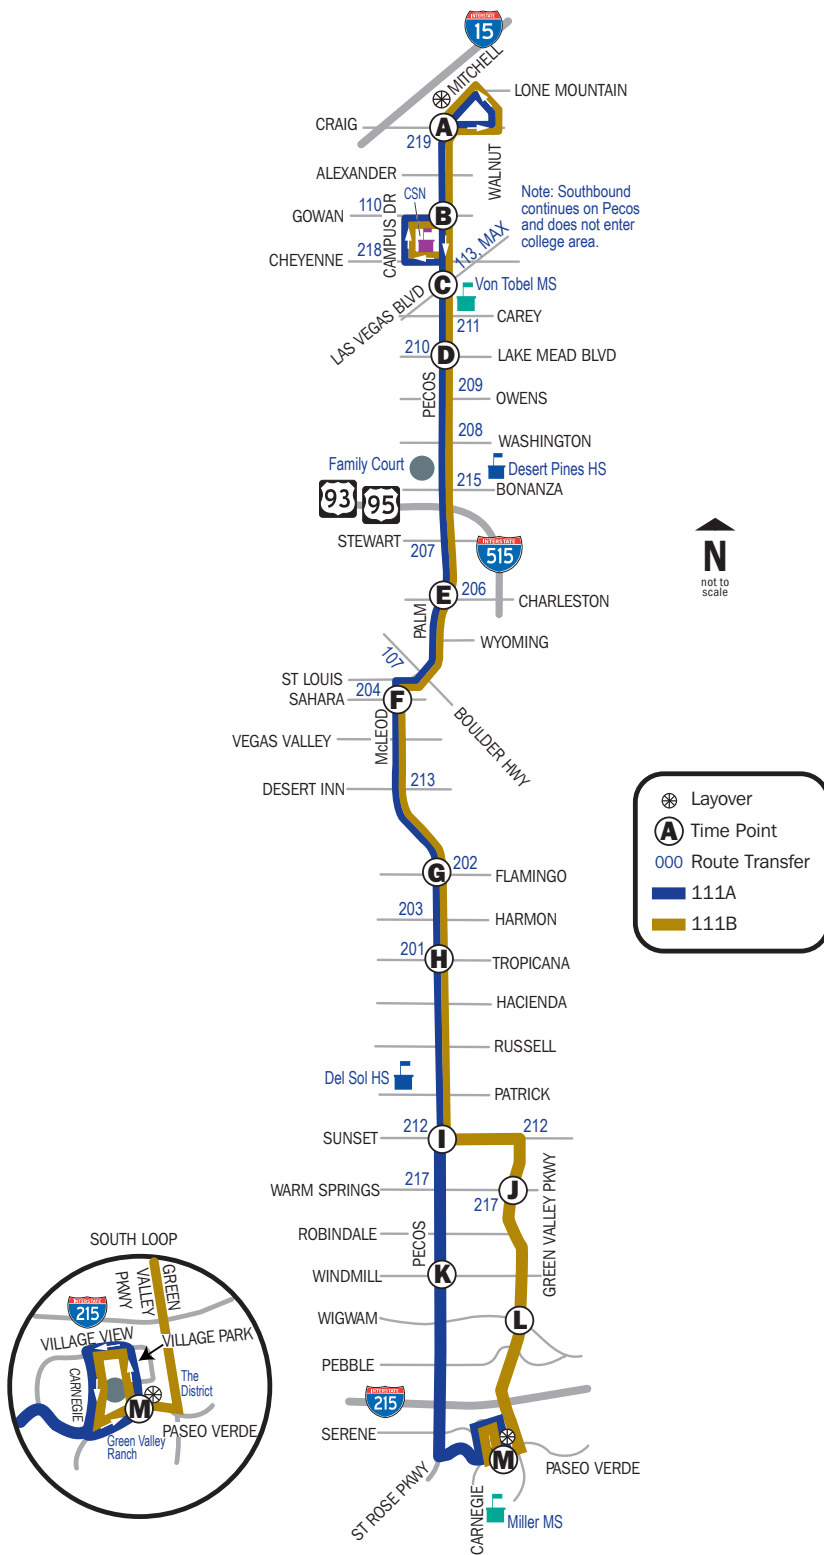

Weekdays | Green Valley/Pecos 111

111 Green Valley/Pecos | Saturdays

111 Southbound Saturdays

ROUTE	(A) MITCHELL / CRAIG	(B) PECOS / GOWAN	(C) LAS VEGAS BLVD NORTH	(D) LAKE MEAD BLVD	(E) CHARLESTON	(F) SAHARA	(G) FLAMINGO	(H) TROPICANA	(I) PECOS / SUNSET	(J) GREEN VALLEY PKWY / WARM SPRINGS	(K) PECOS / WINDMILL	(L) GREEN VALLEY PKWY / WIGWAM	(M) GREEN VALLEY RANCH RESORT
111A	4:37	4:40	4:44	4:49	4:58	5:04	5:12	5:16	5:23	5:29	5:35		
111B	5:12	5:15	5:19	5:24	5:33	5:39	5:47	5:51	5:58	6:05	6:09	6:13	
111A	5:36	5:40	5:44	5:50	6:01	6:08	6:17	6:21	6:28	6:34	6:41		
111B	6:07	6:11	6:15	6:21	6:32	6:39	6:48	6:52	7:00	7:07	7:11	7:16	
111A	6:37	6:42	6:46	6:52	7:03	7:10	7:20	7:24	7:31	7:37	7:44		
111B	7:05	7:10	7:14	7:20	7:31	7:38	7:48	7:52	8:00	8:07	8:11	8:16	
111A	7:28	7:33	7:37	7:43	7:55	8:03	8:13	8:17	8:24	8:31	8:39		
111B	7:55	8:00	8:04	8:10	8:22	8:30	8:40	8:44	8:52	8:59	9:04	9:09	
111A	8:25	8:30	8:34	8:40	8:52	9:00	9:10	9:14	9:21	9:28	9:36		
111B	8:55	9:00	9:04	9:10	9:22	9:30	9:40	9:44	9:52	9:59	10:04	10:09	
111A	9:25	9:30	9:34	9:40	9:52	10:00	10:10	10:14	10:21	10:28	10:36		
111B	9:55	10:00	10:04	10:10	10:22	10:30	10:40	10:44	10:52	10:59	11:04	11:09	
111A	10:24	10:29	10:34	10:40	10:52	11:00	11:10	11:14	11:22	11:29	11:37		
111B	10:54	10:59	11:04	11:10	11:22	11:30	11:40	11:44	11:52	12:00	12:05	12:10	
111A	11:20	11:25	11:31	11:39	11:52	12:00	12:11	12:15	12:23	12:30	12:38		
111B	11:50	11:55	12:01	12:09	12:22	12:30	12:41	12:45	12:54	1:02	1:07	1:12	
111A	12:20	12:25	12:31	12:39	12:52	1:00	1:11	1:15	1:23	1:30	1:38		
111B	12:50	12:55	1:01	1:09	1:22	1:30	1:41	1:45	1:54	2:02	2:07	2:12	
111A	1:20	1:25	1:31	1:39	1:52	2:00	2:11	2:15	2:23	2:30	2:38		
111B	1:49	1:54	2:00	2:08	2:21	2:29	2:40	2:44	2:53	3:01	3:06	3:11	
111A	2:19	2:24	2:30	2:38	2:51	2:59	3:10	3:14	3:22	3:29	3:37		
111B	2:49	2:54	3:00	3:08	3:21	3:29	3:40	3:44	3:53	4:01	4:06	4:11	
111A	3:19	3:24	3:30	3:38	3:51	3:59	4:10	4:14	4:22	4:29	4:37		
111B	3:49	3:54	4:00	4:08	4:21	4:29	4:40	4:44	4:53	5:01	5:06	5:11	
111A	4:19	4:24	4:30	4:38	4:51	4:59	5:10	5:14	5:22	5:29	5:37		
111B	4:49	4:54	5:00	5:06	5:18	5:26	5:36	5:40	5:49	5:57	6:02	6:07	
111A	5:20	5:25	5:30	5:35	5:46	5:53	6:02	6:06	6:13	6:19	6:27		
111B	5:50	5:54	5:59	6:04	6:15	6:21	6:30	6:34	6:42	6:49	6:54	6:58	
111A	6:20	6:24	6:29	6:34	6:45	6:51	7:00	7:04	7:11	7:17	7:25		
111B	6:52	6:56	7:00	7:05	7:16	7:22	7:31	7:35	7:42	7:49	7:54	7:58	
111B	7:38	7:42	7:46	7:51	8:02	8:08	8:17	8:21	8:28	8:35	8:40	8:44	
111B	8:17	8:21	8:25	8:30	8:41	8:47	8:56	9:00	9:07	9:14	9:19	9:23	
111B	8:57	9:01	9:05	9:10	9:21	9:27	9:36	9:40	9:47	9:54	9:59	10:03	
111B	9:39	9:43	9:47	9:52	10:03	10:09	10:18	10:22	10:29	10:36	10:41	10:45	
111B	10:14	10:18	10:22	10:27	10:37	10:43	10:51	10:54	11:00	11:06	11:11	11:15	
111B	10:57	11:00	11:03	11:07	11:15	11:21	11:28	11:31	11:37	11:43	11:47	11:51	
111B	12:00	12:03	12:06	12:10	12:18	12:24	12:31	12:34	12:40	12:46	12:50	12:54	
111A	1:00	1:03	1:06	1:10	1:18	1:24	1:31	1:34	1:39	1:44	1:50		

NOTES:
Trip begins at the stop on southbound Pecos just south of Craig. Trip does not service the stop located near the Pilot Travel Center.

NOTE: Route 111 south of Sunset splits into two branches. Route 111A primarily serves Pecos. Route 111B primarily serves Green Valley Pkwy. If traveling south of Sunset, please be sure to board the correct route.

NOTE: In the evening hours, Pecos south of Sunset is serviced northbound only. To access this area, board Route 111B southbound and continue through the layover.

Schedule Times: AM Times in REGULAR **PM Times in BOLD** ■ NO SERVICE

SEE MAP ON PAGE 111