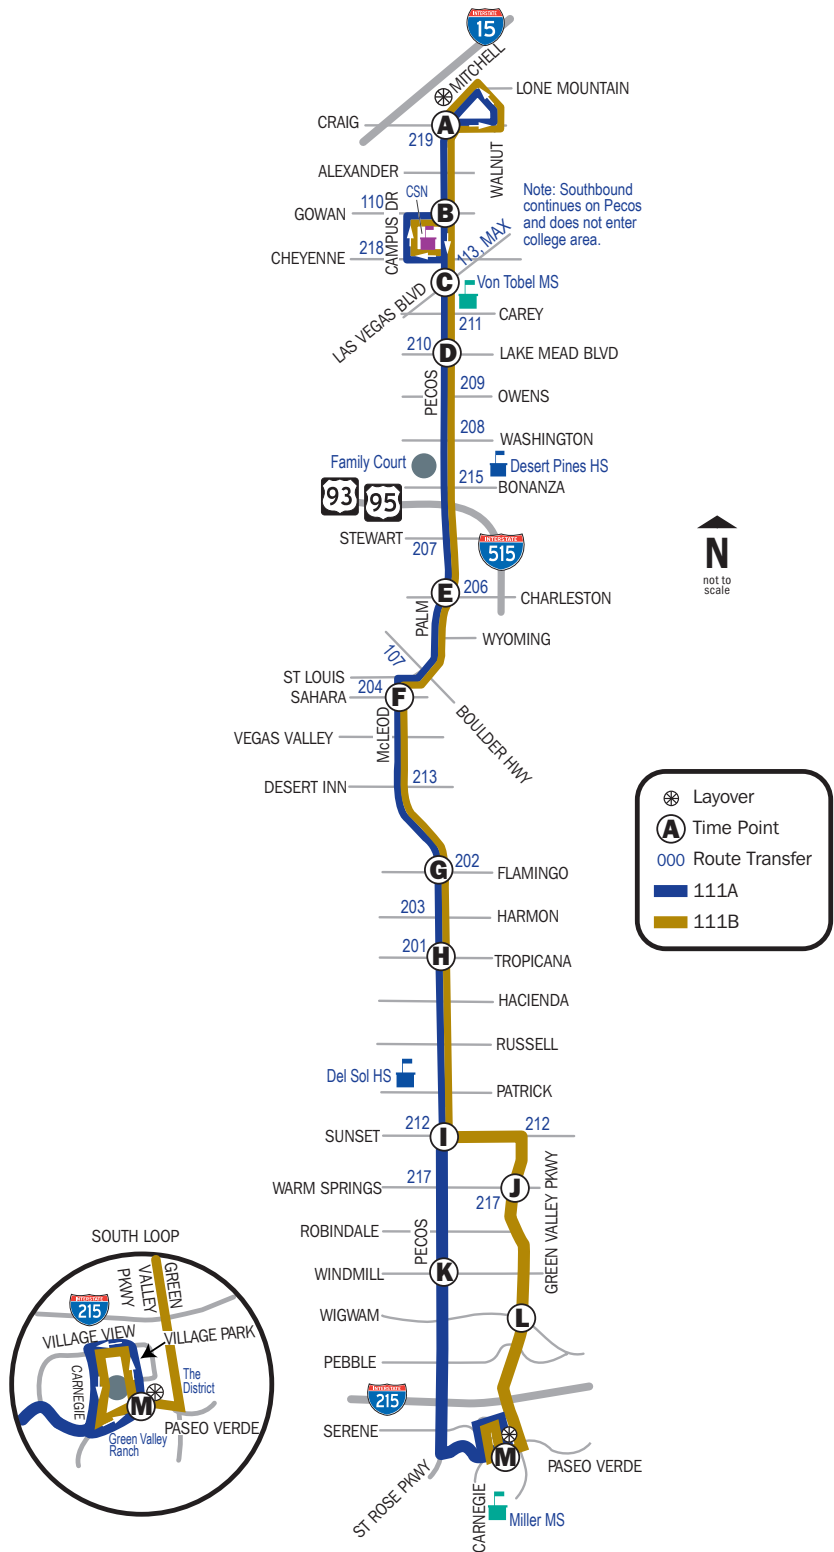

NOTE: Route 111 south of Sunset splits into two branches. Route 111A primarily serves Pecos. Route 111B primarily serves Green Valley Pkwy. If traveling south of Sunset, please be sure to board the correct route.

NOTE: In the evening hours, Pecos south of Sunset is serviced northbound only. To access this area, board Route 111B southbound and continue through the layover.

Schedule Times: AM Times in REGULAR PM Times in BOLD ■ NO SERVICE

NOTES:
 Trip begins at the stop on southbound Pecos just south of Craig. Trip does not service the stop located near the Pilot Travel Center.

NOTE: Route 111 south of Sunset splits into two branches. Route 111A primarily serves Pecos. Route 111B primarily serves Green Valley Pkwy. If traveling south of Sunset, please be sure to board the correct route.