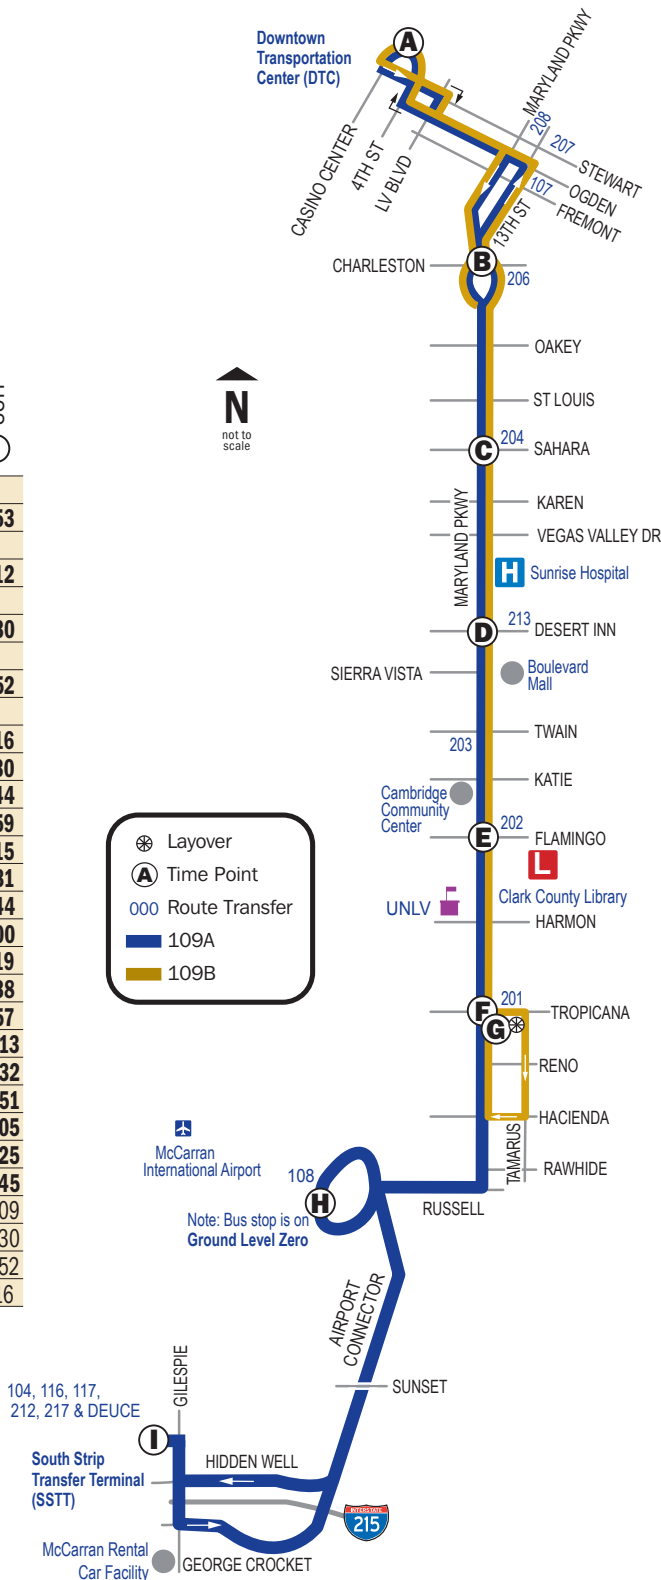

Schedule Times: AM Times in REGULAR
PM Times in BOLD ■ NO SERVICE