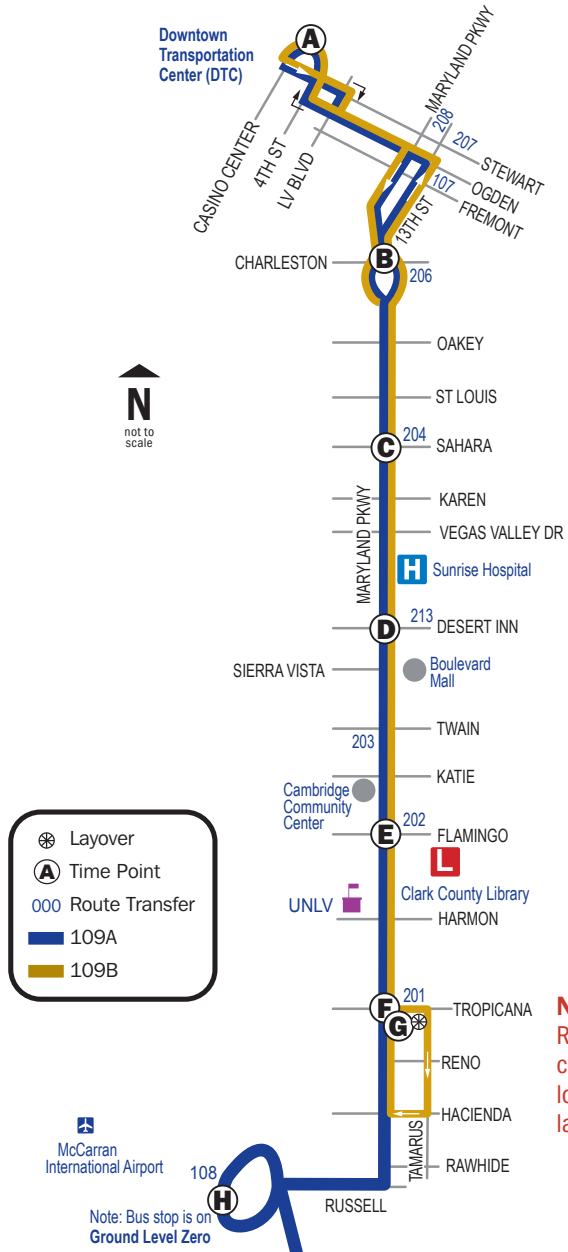

Schedule Times: AM Times in REGULAR PM Times in BOLD
■ NO SERVICE

NOTE:
Route 109B completes loop AFTER layover