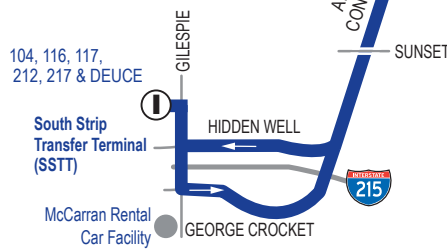

Schedule Times: AM Times in REGULAR PM Times in BOLD
■ NO SERVICE

NOTE:
Route 109B completes loop AFTER layover