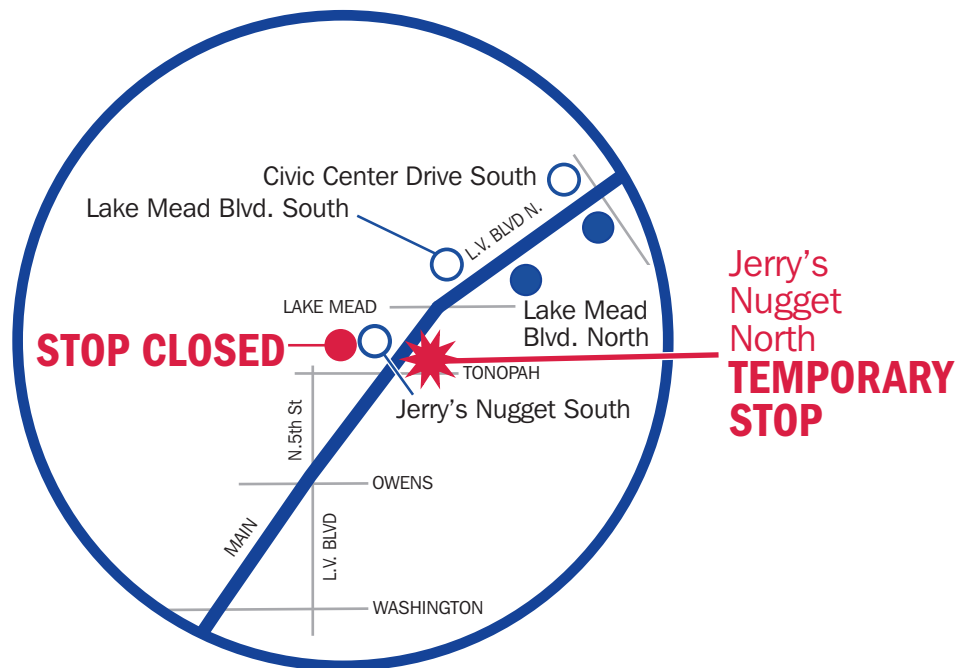

Jerry's Nugget North Station Closed

Due to construction on North 5th Street, the Jerry's Nugget North Station will be closed until further notice. MAX will temporarily serve the Route 113 bus stop located on northbound Las Vegas Blvd. just north of Tonopah Ave.

All passengers are still required to show proof-of-payment upon request. Please use the Ticket Vending Machine (TVM) at the Jerry's Nugget South Station to purchase fare media.

For more information, please call (702) 228-7433 (RIDE).

Jerry's
Nugget
North
TEMPORARY
STOP

Jerry's Nugget Norte Estación Cerrada

Debido a la construcción en la calle North 5th Street, la Estación de Jerry's Nugget se cerrará hasta nuevo aviso. MAX proveerá servicio temporal en la Ruta 113 en la parada localizada hacia el norte en Las Vegas Blvd. al norte de Tonopah Ave.

Jerry's
Nugget
North
PARADA
TEMPORAL